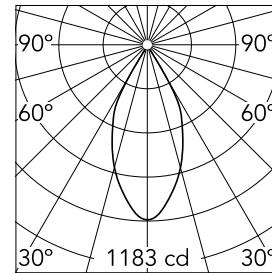

Easy Kap Ø 80 Fixed Optic Flood - Dim-To-Warm

■ 03.4297.GL.LE - Gold

Recessed luminaire with LED light source. 220-240V & dimmable 1-10V power supply included.

Recessed luminaire with LED light source. 220-240V & dimmable 1-10V power supply included.

Main specifications

Number of heads	1	Net lumen (lm)	690
Lamp category	LED	Mountings	Ceiling recessed
Power (W)	13W	Environment	Indoor dry location
CCT (K)	2850K-1800K		
CRI	95		

Optical

Lighting type	Direct
LED type	LED array
Light distribution	Symmetric
Optical type	Flood
Beam angle (°)	47
Beam angle C90-270 (°)	47
Efficiency (lm/W)	53

Physical

Color	Gold	Spot diameter (mm)	80
Orientation	Fixed		
Trim	yes		
Recessed depth (mm)	91		
Weight (kg)	0.24		

Note

For 110V PSU versions, please consult with the front office. Installation frame not necessary. Diffusing lens included.