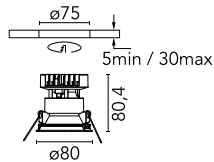

Easy Kap Ø 80 Fixed Optic Flood - Dim-To-Warm

■ 03.4297.GL.LE - Gold

Recessed luminaire with LED light source. 220-240V & dimmable 1-10V power supply included.

Recessed luminaire with LED light source. 220-240V & dimmable 1-10V power supply included.

Main specifications

Number of heads	1	Net lumen (lm)	690
Lamp category	LED	Mountings	Ceiling recessed
Power (W)	13W	Environment	Indoor dry location
CCT (K)	2850K-1800K		
CRI	95		

Optical

Lighting type	Direct
LED type	LED array
Light distribution	Symmetric
Optical type	Flood
Beam angle (°)	47
Beam angle C90-270 (°)	47
Efficiency (lm/W)	53

Beam Angle:	47°		
h(m)	E(lx)	D(m)	
1	1183	0.87	
2	296	1.75	
3	131	2.62	
4	74	3.50	
5	47	4.37	

Luminous flux luminaire
690 lm (EXTREME CUT OFF)

Electrical

Frequency (Hz)	50/60	Driver type	Dimmable 1-10V
Voltage (V)	33.00	Emergency	Without
Current (mA)	300	Insulation class	II
Dimmable	Yes		
Driver	Remote included		

Physical

Color	Gold	Spot diameter (mm)	80
Orientation	Fixed		
Trim	yes		
Recessed depth (mm)	91		
Weight (kg)	0.24		

Note

For 110V PSU versions, please consult with the front office. Installation frame not necessary. Diffusing lens included.