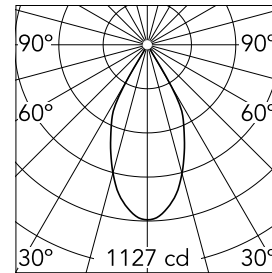

Easy Kap Ø 80 Fixed Optic Flood - Dim-To-Warm

03.4297.B1.LE - White

Recessed luminaire with LED light source. 220-240V & dimmable 1-10V power supply included.

Recessed luminaire with LED light source. 220-240V & dimmable 1-10V power supply included.

Main specifications

Number of heads	1	Net lumen (lm)	729
Lamp category	LED	Mountings	Ceiling recessed
Power (W)	13W	Environment	Indoor dry location
CCT (K)	2850K-1800K		
CRI	95		

Optical

Lighting type	Direct
LED type	LED array
Light distribution	Symmetric
Optical type	Flood
Beam angle (°)	49
Beam angle C90-270 (°)	49
Efficiency (lm/W)	56

Physical

Color	White	Spot diameter (mm)	80
Orientation	Fixed		
Trim	yes		
Recessed depth (mm)	91		
Weight (kg)	0.24		

Note

For 110V PSU versions, please consult with the front office. Installation frame not necessary. Diffusing lens included.