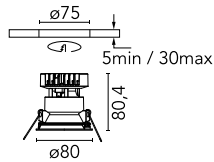

Easy Kap Ø 80 Fixed Optic Flood - Dim-To-Warm

03.4297.B1.LE - White

Recessed luminaire with LED light source. 220-240V & dimmable 1-10V power supply included.

Recessed luminaire with LED light source. 220-240V & dimmable 1-10V power supply included.

Main specifications

Number of heads	1	Net lumen (lm)	729
Lamp category	LED	Mountings	Ceiling recessed
Power (W)	13W	Environment	Indoor dry location
CCT (K)	2850K-1800K		
CRI	95		

Optical

Lighting type	Direct
LED type	LED array
Light distribution	Symmetric
Optical type	Flood
Beam angle (°)	49
Beam angle C90-270 (°)	49
Efficiency (lm/W)	56

Physical

Color	White	Spot diameter (mm)	80
Orientation	Fixed		
Trim	yes		
Recessed depth (mm)	91		
Weight (kg)	0.24		

Note

For 110V PSU versions, please consult with the front office. Installation frame not necessary. Diffusing lens included.