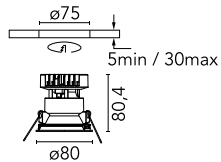

### Main specifications

<b>Number of heads</b>	1	<b>Net lumen (lm)</b>	660
<b>Lamp category</b>	LED	<b>Mountings</b>	Ceiling recessed
<b>Power (W)</b>	9.2W	<b>Environment</b>	Indoor dry location
<b>CCT (K)</b>	2700K		
<b>CRI</b>	90		

Beam Angle: 45°

	h(m)	E(lx)	D(m)
1	1206	0.83	
2	302	1.66	
3	134	2.48	
4	75	3.31	
5	48	4.14	

Luminous flux luminaire  
660 lm (EXTREME CUT OFF)

### Physical

<b>Color</b>	Gold	<b>Spot diameter (mm)</b>	80
<b>Orientation</b>	Fixed		
<b>Trim</b>	yes		
<b>Recessed depth (mm)</b>	91		
<b>Weight (kg)</b>	0.24		