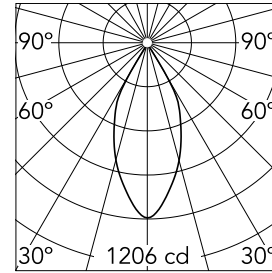

### Optical

<b>Lighting type</b>	Direct
<b>LED type</b>	LED array
<b>Light distribution</b>	Symmetric
<b>Optical type</b>	Flood
<b>Beam angle (°)</b>	45
<b>Beam angle C90-270 (°)</b>	45
<b>Efficiency (lm/W)</b>	71

Beam Angle: 45°

	h(m)	E(lx)	D(m)
1	1206	0.83	
2	302	1.66	
3	134	2.48	
4	75	3.31	
5	48	4.14	

Luminous flux luminaire  
660 lm (EXTREME CUT OFF)

### Physical

<b>Color</b>	Gold	<b>Spot diameter (mm)</b>	80
<b>Orientation</b>	Fixed		
<b>Trim</b>	yes		
<b>Recessed depth (mm)</b>	91		
<b>Weight (kg)</b>	0.24		