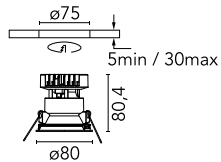

### Main specifications

<b>Number of heads</b>	1	<b>Net lumen (lm)</b>	606
<b>Lamp category</b>	LED	<b>Mountings</b>	Ceiling recessed
<b>Power (W)</b>	9.2W	<b>Environment</b>	Indoor dry location
<b>CCT (K)</b>	2700K		
<b>CRI</b>	90		

Beam Angle: 53°

	h(m)	E(lx)	D(m)
1	1.00	954	1.00
2	2.01	238	2.01
3	3.01	106	3.01
4	4.02	60	4.02
5	5.02	38	5.02

Luminous flux luminaire  
606 lm (EXTREME CUT OFF)

### Physical

<b>Color</b>	Blue	<b>Spot diameter (mm)</b>	80
<b>Orientation</b>	Fixed		
<b>Trim</b>	yes		
<b>Recessed depth (mm)</b>	91		
<b>Weight (kg)</b>	0.24		