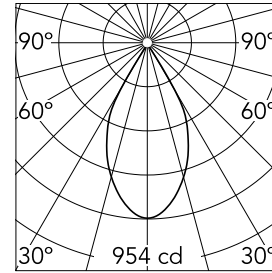

### Main specifications

<b>Number of heads</b>	1	<b>Net lumen (lm)</b>	606
<b>Lamp category</b>	LED	<b>Mountings</b>	Ceiling recessed
<b>Power (W)</b>	9.2W	<b>Environment</b>	Indoor dry location
<b>CCT (K)</b>	2700K		
<b>CRI</b>	90		

### Optical

<b>Lighting type</b>	Direct
<b>LED type</b>	LED array
<b>Light distribution</b>	Symmetric
<b>Optical type</b>	Flood
<b>Beam angle (°)</b>	53
<b>Beam angle C90-270 (°)</b>	53
<b>Efficiency (lm/W)</b>	65

Beam Angle: 53°

	h(m)	E(lx)	D(m)
1	1.00	954	1.00
2	2.01	238	2.01
3	3.01	106	3.01
4	4.02	60	4.02
5	5.02	38	5.02

Luminous flux luminaire  
606 lm (EXTREME CUT OFF)

### Physical

<b>Color</b>	Blue	<b>Spot diameter (mm)</b>	80
<b>Orientation</b>	Fixed		
<b>Trim</b>	yes		
<b>Recessed depth (mm)</b>	91		
<b>Weight (kg)</b>	0.24		