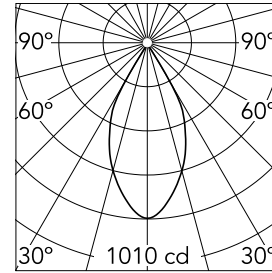

Easy Kap Ø 80 Fixed Optic Flood

■ 03.4298.74 - Black

Recessed luminaire with LED light source. Power supply not included. Installation frame not necessary.

Main specifications

Number of heads	1	Net lumen (lm)	599
Lamp category	LED	Mountings	Ceiling recessed
Power (W)	9.2W	Environment	Indoor dry location
CCT (K)	2700K		
CRI	90		

Optical

Lighting type	Direct
LED type	LED array
Light distribution	Symmetric
Optical type	Flood
Beam angle (°)	50
Beam angle C90-270 (°)	50
Efficiency (lm/W)	65

Beam Angle: 50°		
h(m)	E(lx)	D(m)
1	1010	0.94
2	252	1.89
3	112	2.83
4	63	3.77
5	40	4.72