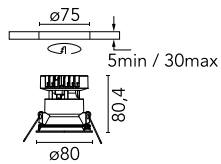

Easy Kap Ø 80 Fixed Optic Flood

■ 03.4298.74 - Black

Recessed luminaire with LED light source. Power supply not included. Installation frame not necessary.

Main specifications

Number of heads	1	Net lumen (lm)	599
Lamp category	LED	Mountings	Ceiling recessed
Power (W)	9.2W	Environment	Indoor dry location
CCT (K)	2700K		
CRI	90		

Optical

Lighting type	Direct
LED type	LED array
Light distribution	Symmetric
Optical type	Flood
Beam angle (°)	50
Beam angle C90-270 (°)	50
Efficiency (lm/W)	65

Beam Angle: 50°		
h(m)	E(lx)	D(m)
1	1010	0.94
2	252	1.89
3	112	2.83
4	63	3.77
5	40	4.72

Physical

Color	Black	Spot diameter (mm)	80
Orientation	Fixed		
Trim	yes		
Recessed depth (mm)	91		
Weight (kg)	0.24		

Note

Diffusing lens included

Easy Kap Ø 80 Fixed Optic Flood

Non dimmable continuous current power supply of 220/240V – 50/60Hz with power current selected through adjustable with switch 200 mA – 8,5W / 300 mA – 13W / 350 mA – 15W / 400 mA – 17,5W / 450 mA – 19,5W / 500 mA – 22W
60.9160