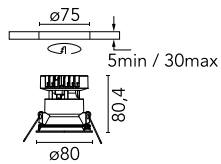

Easy Kap Ø 80 Fixed Optic Flood

■ 03.4297.74 - Black

Recessed luminaire with LED light source. Power supply not included. Installation frame not necessary.

Main specifications

Number of heads	1	Net lumen (lm)	623
Lamp category	LED	Mountings	Ceiling recessed
Power (W)	9.2W	Environment	Indoor dry location
CCT (K)	3000K		
CRI	90		

Optical

Lighting type	Direct
LED type	LED array
Light distribution	Symmetric
Optical type	Flood
Beam angle (°)	50
Beam angle C90-270 (°)	50
Efficiency (lm/W)	67

Beam Angle: 50°

h(m)	E(lx)	D(m)
1	1050	0.94
2	263	1.89
3	117	2.83
4	66	3.77
5	42	4.72

Physical

Color	Black	Spot diameter (mm)	80
Orientation	Fixed		
Trim	yes		
Recessed depth (mm)	91		
Weight (kg)	0.24		

Note

Diffusing lens included

Easy Kap Ø 80 Fixed Optic Flood

Non dimmable continuous current power supply of 220/240V – 50/60Hz with power current selected through adjustable with switch 200 mA – 8,5W / 300 mA – 13W / 350 mA – 15W / 400 mA – 17,5W / 450 mA – 19,5W / 500 mA – 22W
60.9160