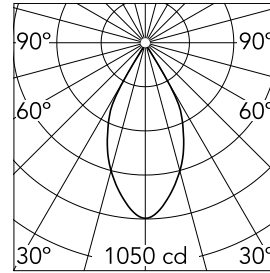

Easy Kap Ø 80 Fixed Optic Flood

■ 03.4297.74 - Black

Recessed luminaire with LED light source. Power supply not included. Installation frame not necessary.

Main specifications

Number of heads	1	Net lumen (lm)	623
Lamp category	LED	Mountings	Ceiling recessed
Power (W)	9.2W	Environment	Indoor dry location
CCT (K)	3000K		
CRI	90		

Optical

Lighting type	Direct
LED type	LED array
Light distribution	Symmetric
Optical type	Flood
Beam angle (°)	50
Beam angle C90-270 (°)	50
Efficiency (lm/W)	67

Beam Angle: 50°

h(m)	E(lx)	D(m)
1	1050	0.94
2	263	1.89
3	117	2.83
4	66	3.77
5	42	4.72