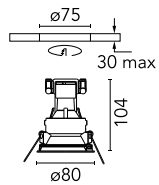

Easy Kap Ø 80 Fixed

■ 03.4211.GL - Gold

Recessed luminaire with main voltage source. Installation frame not necessary.

Main specifications

Lamp category	Halogen, LED retrofit
Power (W)	50W Max
Mountings	Ceiling recessed
Environment	Indoor

Optical

Lighting type	Direct
Lamp type	PAR 16
Light distribution	Symmetric

Electrical

Frequency (Hz)	50/60
Lamp holder	GU10
Emergency	Without
Insulation class	II

Physical

Color	Gold	Spot diameter (mm)	80
Orientation	Fixed		
Trim	yes		
Recessed depth (mm)	155		
Weight (kg)	0.12		