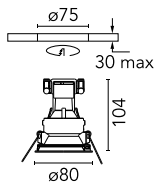

Easy Kap Ø 80 Fixed

■ 03.4211.74 - Black

Recessed luminaire with main voltage source. Installation frame not necessary.

Main specifications

Lamp category	Halogen, LED retrofit
Power (W)	50W Max
Mountings	Ceiling recessed
Environment	Indoor

Optical

Lighting type	Direct
Lamp type	PAR 16
Light distribution	Symmetric

Electrical

Frequency (Hz)	50/60
Lamp holder	GU10
Emergency	Without
Insulation class	II

Physical

Color	Black	Spot diameter (mm)	80
Orientation	Fixed		
Trim	yes		
Recessed depth (mm)	155		
Weight (kg)	0.12		