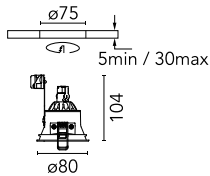

Easy Kap Ø 80 Fixed

■ 03.4210.74 - Black

Recessed 12V lamp luminaire. Remote transformer not included. Installation frame not necessary.

Main specifications

Number of heads	1
Lamp category	LED retrofit
Net lumen (lm)	684
Mountings	Ceiling recessed
Environment	Indoor dry location

Optical

Lighting type	Direct
Lamp type	QR-CBC 51
Light distribution	Symmetric
Beam angle (°)	20
Beam angle C90-270 (°)	20

Electrical

Frequency (Hz)	50/60	Driver type	Electronic 12V
Voltage (V)	12.00	Emergency	Without
Lamp holder	GX5.3	Insulation class	III
Dimmable	No		
Driver	Remote excluded		

Physical

Color	Black	Spot diameter (mm)	80
Orientation	Fixed		
Trim	yes		
Recessed depth (mm)	130		
Weight (kg)	0.12		

Note

Not suitable for lens accessories.

Easy Kap Ø 80 Fixed

12V Electronic Transformer 20-70W for
LED Bulbs and Halogen Lamps
60.9398