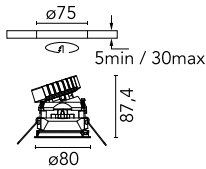

Easy Kap Ø 80 Adjustable Optic Spot - Dim-To-Warm

■ 03.4170.BU.LE - Blue

Recessed luminaire with LED light source. 220-240V & dimmable 1-10V power supply included.

Recessed luminaire with LED light source. 220-240V & dimmable 1-10V power supply included.

Main specifications

Number of heads	1	Net lumen (lm)	639
Lamp category	LED	Mountings	Ceiling recessed
Power (W)	13W	Environment	Indoor dry location
CCT (K)	2850K-1800K		
CRI	95		

Optical

Lighting type	Direct
LED type	LED array
Light distribution	Symmetric
Optical type	Spot
Beam angle (°)	17
Beam angle C90-270 (°)	17
Efficiency (lm/W)	49

Beam Angle: 17°

h(m) E(lx) D(m)

1 2768 0.31

2 692 0.61

3 308 0.92

4 173 1.22

5 111 1.53

Luminous flux luminaire
639 lm (EXTREME CUT OFF)