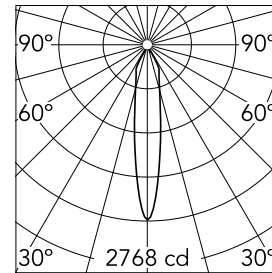

Easy Kap Ø 80 Adjustable Optic Spot - Dim-To-Warm

■ 03.4170.BU.LE - Blue

Recessed luminaire with LED light source. 220-240V & dimmable 1-10V power supply included.

Recessed luminaire with LED light source. 220-240V & dimmable 1-10V power supply included.

Main specifications

Number of heads	1	Net lumen (lm)	639
Lamp category	LED	Mountings	Ceiling recessed
Power (W)	13W	Environment	Indoor dry location
CCT (K)	2850K-1800K		
CRI	95		

Optical

Lighting type	Direct
LED type	LED array
Light distribution	Symmetric
Optical type	Spot
Beam angle (°)	17
Beam angle C90-270 (°)	17
Efficiency (lm/W)	49

Beam Angle: 17°

h(m) E(lx) D(m)

1 2768 0.31

2 692 0.61

3 308 0.92

4 173 1.22

5 111 1.53

Luminous flux luminaire
639 lm (EXTREME CUT OFF)