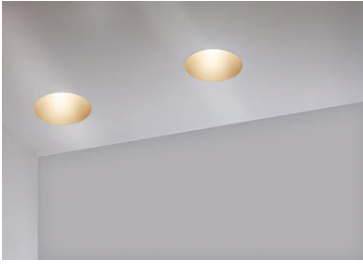

Easy Kap Ø 80 Adjustable Optic Spot - Dim-To-Warm

■ 03.4170.BU.LE - Blue

Recessed luminaire with LED light source. 220-240V & dimmable 1-10V power supply included.

Recessed luminaire with LED light source. 220-240V & dimmable 1-10V power supply included.

Main specifications

Number of heads	1	Net lumen (lm)	639
Lamp category	LED	Mountings	Ceiling recessed
Power (W)	13W	Environment	Indoor dry location
CCT (K)	2850K-1800K		
CRI	95		

Optical

Lighting type	Direct
LED type	LED array
Light distribution	Symmetric
Optical type	Spot
Beam angle (°)	17
Beam angle C90-270 (°)	17
Efficiency (lm/W)	49