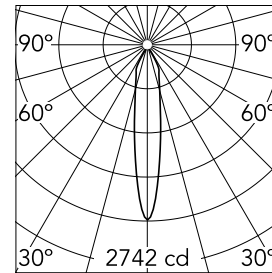

Main specifications

Number of heads	1	CRI	95
Lamp category	LED	Net lumen (lm)	629
Power (W)	13W	Mountings	Ceiling recessed
System power (W)	13	Environment	Indoor dry location
CCT (K)	2850K-1800K		

Optical

Lighting type	Direct
LED type	LED array
Light distribution	Symmetric
Optical type	Spot
Beam angle (°)	17
Beam angle C90-270 (°)	17
UGRL	11
Efficiency (lm/W)	48

Beam Angle: 17°

h(m) E(lx) D(m)

1 2742 0.31

Physical

Color	Black	Tilt (°)	20
Orientation	Adjustable	Rotation (°)	360
Trim	yes	Spot diameter (mm)	80
Recessed depth (mm)	91	Lifespan (L70 B10)	L80B50
Weight (kg)	0.24		

Note

For 110V PSU versions, please consult with the front office. Installation frame not necessary. Diffusing lens included.