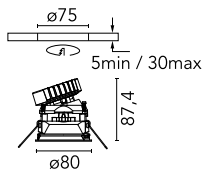

Easy Kap Ø 80 Adjustable Optic Spot

■ 03.4170.GL - Gold

Recessed luminaire with LED light source. Power supply not included. Installation frame not necessary.

Main specifications

Number of heads	1	Net lumen (lm)	722
Lamp category	LED	Mountings	Ceiling recessed
Power (W)	9.2W	Environment	Indoor dry location
CCT (K)	3000K		
CRI	90		

Optical

Lighting type	Direct
LED type	LED array
Light distribution	Symmetric
Optical type	Spot
Beam angle (°)	18
Beam angle C90-270 (°)	19
Efficiency (lm/W)	78

Beam Angle:	18°		
h(m)	E(lx)	D(m)	
1	3076	0.33	
2	769	0.66	
3	342	0.99	
4	192	1.32	
5	123	1.65	

Physical

Color	Gold	Tilt (°)	20
Orientation	Adjustable	Rotation (°)	360
Trim	yes	Spot diameter (mm)	80
Recessed depth (mm)	91		
Weight (kg)	0.24		

Note

Diffusing lens included

Easy Kap Ø 80 Adjustable Optic Spot