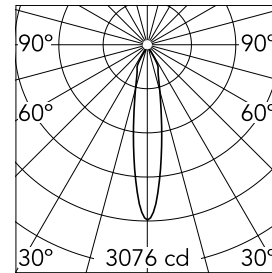

Easy Kap Ø 80 Adjustable Optic Spot

■ 03.4170.GL - Gold

Recessed luminaire with LED light source. Power supply not included. Installation frame not necessary.

Main specifications

Number of heads	1	Net lumen (lm)	722
Lamp category	LED	Mountings	Ceiling recessed
Power (W)	9.2W	Environment	Indoor dry location
CCT (K)	3000K		
CRI	90		

Optical

Lighting type	Direct
LED type	LED array
Light distribution	Symmetric
Optical type	Spot
Beam angle (°)	18
Beam angle C90-270 (°)	19
Efficiency (lm/W)	78

Beam Angle:	18°		
h(m)	E(lx)	D(m)	
1	3076	0.33	
2	769	0.66	
3	342	0.99	
4	192	1.32	
5	123	1.65	

Physical

Color	Gold	Tilt (°)	20
Orientation	Adjustable	Rotation (°)	360
Trim	yes	Spot diameter (mm)	80
Recessed depth (mm)	91		
Weight (kg)	0.24		

Note

Diffusing lens included

Easy Kap Ø 80 Adjustable Optic Spot