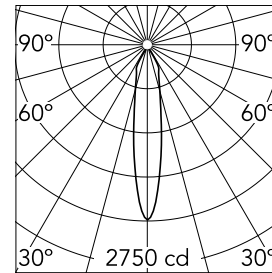

Easy Kap Ø 80 Adjustable Optic Spot

■ 03.4170.BU - Blue

Recessed luminaire with LED light source. Power supply not included. Installation frame not necessary.

Main specifications

Number of heads	1	Net lumen (lm)	650
Lamp category	LED	Mountings	Ceiling recessed
Power (W)	9.2W	Environment	Indoor dry location
CCT (K)	3000K		
CRI	90		

Optical

Lighting type	Direct
LED type	LED array
Light distribution	Symmetric
Optical type	Spot
Beam angle (°)	18
Beam angle C90-270 (°)	18
Efficiency (lm/W)	70

Beam Angle: 18°

h(m)	E(lx)	D(m)
1	2750	0.32
2	688	0.65
3	306	0.97
4	172	1.30
5	110	1.62

Physical

Color	Blue	Tilt (°)	20
Orientation	Adjustable	Rotation (°)	360
Trim	yes	Spot diameter (mm)	80
Recessed depth (mm)	91		
Weight (kg)	0.24		

Note

Diffusing lens included

Easy Kap Ø 80 Adjustable Optic Spot