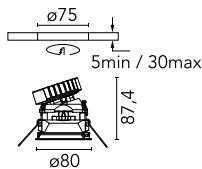

Easy Kap Ø 80 Adjustable Optic Spot

■ 03.4170.BU - Blue

Recessed luminaire with LED light source. Power supply not included. Installation frame not necessary.

Main specifications

Number of heads	1	Net lumen (lm)	650
Lamp category	LED	Mountings	Ceiling recessed
Power (W)	9.2W	Environment	Indoor dry location
CCT (K)	3000K		
CRI	90		

Optical

Lighting type	Direct
LED type	LED array
Light distribution	Symmetric
Optical type	Spot
Beam angle (°)	18
Beam angle C90-270 (°)	18
Efficiency (lm/W)	70

Beam Angle: 18°

h(m)	E(lx)	D(m)
1	2750	0.32
2	688	0.65
3	306	0.97
4	172	1.30
5	110	1.62

Physical

Color	Blue	Tilt (°)	20
Orientation	Adjustable	Rotation (°)	360
Trim	yes	Spot diameter (mm)	80
Recessed depth (mm)	91		
Weight (kg)	0.24		

Note

Diffusing lens included

Easy Kap Ø 80 Adjustable Optic Spot