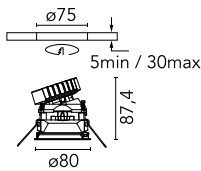

### Main specifications

<b>Number of heads</b>	1	<b>Net lumen (lm)</b>	625
<b>Lamp category</b>	LED	<b>Mountings</b>	Ceiling recessed
<b>Power (W)</b>	9.2W	<b>Environment</b>	Indoor dry location
<b>CCT (K)</b>	2700K		
<b>CRI</b>	90		

<b>Beam Angle:</b>	18°		
<b>h(m)</b>	<b>E(lx)</b>	<b>D(m)</b>	
1	2644	0.32	
2	661	0.65	
3	294	0.97	
4	165	1.30	
5	106	1.62	

Luminous flux luminaire  
625 lm (EXTREME CUT OFF)

### Physical

<b>Color</b>	Blue	<b>Tilt (°)</b>	20
<b>Orientation</b>	Adjustable	<b>Rotation (°)</b>	360
<b>Trim</b>	yes	<b>Spot diameter (mm)</b>	80
<b>Recessed depth (mm)</b>	91		
<b>Weight (kg)</b>	0.24		