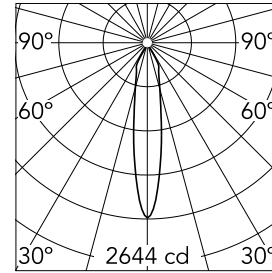

### Main specifications

<b>Number of heads</b>	1	<b>Net lumen (lm)</b>	625
<b>Lamp category</b>	LED	<b>Mountings</b>	Ceiling recessed
<b>Power (W)</b>	9.2W	<b>Environment</b>	Indoor dry location
<b>CCT (K)</b>	2700K		
<b>CRI</b>	90		

### Optical

<b>Lighting type</b>	Direct
<b>LED type</b>	LED array
<b>Light distribution</b>	Symmetric
<b>Optical type</b>	Spot
<b>Beam angle (°)</b>	18
<b>Beam angle C90-270 (°)</b>	18
<b>Efficiency (lm/W)</b>	67

<b>Beam Angle:</b>	18°		
<b>h(m)</b>	<b>E(lx)</b>	<b>D(m)</b>	
1	2644	0.32	
2	661	0.65	
3	294	0.97	
4	165	1.30	
5	106	1.62	

Luminous flux luminaire  
625 lm (EXTREME CUT OFF)

### Physical

<b>Color</b>	Blue	<b>Tilt (°)</b>	20
<b>Orientation</b>	Adjustable	<b>Rotation (°)</b>	360
<b>Trim</b>	yes	<b>Spot diameter (mm)</b>	80
<b>Recessed depth (mm)</b>	91		
<b>Weight (kg)</b>	0.24		