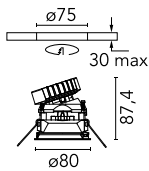

Main specifications

Number of heads	1	Net lumen (lm)	695
Lamp category	LED	Mountings	Ceiling recessed
Power (W)	13W	Environment	Indoor
CCT (K)	2850K-1800K		
CRI	95		

Optical

Lighting type	Direct
LED type	LED array
Light distribution	Symmetric
Optical type	Medium
Beam angle (°)	26
Beam angle C90-270 (°)	26
Efficiency (lm/W)	53

Physical

Color	Gold	Tilt (°)	20
Orientation	Adjustable	Rotation (°)	360
Trim	yes	Spot diameter (mm)	80
Recessed depth (mm)	91		
Weight (kg)	0.24		

Note

For 110V PSU versions, please consult with the front office. Installation frame not necessary. Diffusing lens included.