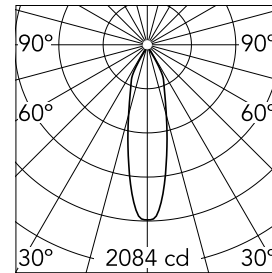

Main specifications

Number of heads	1	Net lumen (lm)	695
Lamp category	LED	Mountings	Ceiling recessed
Power (W)	13W	Environment	Indoor
CCT (K)	2850K-1800K		
CRI	95		

Optical

Lighting type	Direct
LED type	LED array
Light distribution	Symmetric
Optical type	Medium
Beam angle (°)	26
Beam angle C90-270 (°)	26
Efficiency (lm/W)	53

Physical

Color	Gold	Tilt (°)	20
Orientation	Adjustable	Rotation (°)	360
Trim	yes	Spot diameter (mm)	80
Recessed depth (mm)	91		
Weight (kg)	0.24		

Note

For 110V PSU versions, please consult with the front office. Installation frame not necessary. Diffusing lens included.