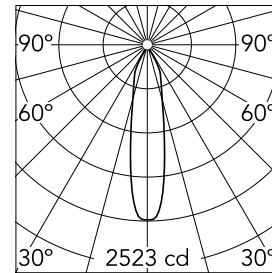

### Main specifications

Number of heads	1	Net lumen (lm)	683
Lamp category	LED	Mountings	Ceiling recessed
Power (W)	13W	Environment	Indoor dry location
CCT (K)	2850K-1800K		
CRI	95		

### Optical

Lighting type	Direct
LED type	LED array
Light distribution	Symmetric
Optical type	Medium
Beam angle (°)	22
Beam angle C90-270 (°)	22
Efficiency (lm/W)	52

Beam Angle: 22°

h(m) E(lx) D(m)

1 2523 0.39

### Physical

Color	Copper	Tilt (°)	20
Orientation	Adjustable	Rotation (°)	360
Trim	yes	Spot diameter (mm)	80
Recessed depth (mm)	91		
Weight (kg)	0.24		