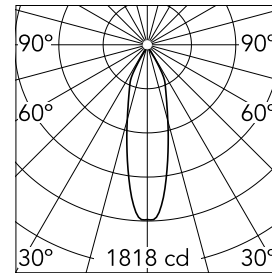

### Main specifications

Number of heads	1	CRI	95
Lamp category	LED	Net lumen (lm)	630
Power (W)	13W	Mountings	Ceiling recessed
System power (W)	13	Environment	Indoor dry location
CCT (K)	2850K-1800K		

### Optical

Lighting type	Direct
LED type	LED array
Light distribution	Symmetric
Optical type	Medium
Beam angle (°)	28
Beam angle C90-270 (°)	28
UGRL	11
Efficiency (lm/W)	48

Beam Angle: 28°

h(m)	E(lx)	D(m)
1	1818	0.49
2	454	0.98
3	202	1.47
4	114	1.96
5	73	2.45

### Physical

Color	Blue	Tilt (°)	20
Orientation	Adjustable	Rotation (°)	360
Trim	yes	Spot diameter (mm)	80
Recessed depth (mm)	91	Lifespan (L70 B10)	L80B50
Weight (kg)	0.24		