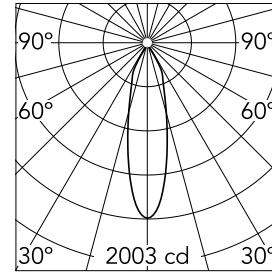

Easy Kap Ø 80 Adjustable Optic Medium

■ 03.4171.GL - Gold

Recessed luminaire with LED light source. Power supply not included. Installation frame not necessary.

Main specifications

Number of heads	1	Net lumen (lm)	648
Lamp category	LED	Mountings	Ceiling recessed
Power (W)	9.2W	Environment	Indoor dry location
CCT (K)	3000K		
CRI	90		

Optical

Lighting type	Direct
LED type	LED array
Light distribution	Symmetric
Optical type	Medium
Beam angle (°)	26
Beam angle C90-270 (°)	26
Efficiency (lm/W)	70

Beam Angle:	26°		
	h(m)	E(lx)	D(m)
	1	2003	0.46
	2	501	0.93
	3	223	1.39
	4	125	1.85
	5	80	2.32

Physical

Color	Gold	Tilt (°)	20
Orientation	Adjustable	Rotation (°)	360
Trim	yes	Spot diameter (mm)	80
Recessed depth (mm)	91		
Weight (kg)	0.24		

Note

Diffusing lens included

Easy Kap Ø 80 Adjustable Optic Medium