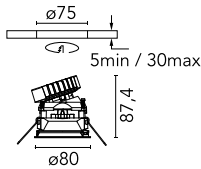

Easy Kap Ø 80 Adjustable Optic Medium

■ 03.4171.GL - Gold

Recessed luminaire with LED light source. Power supply not included. Installation frame not necessary.

Main specifications

Number of heads	1	Net lumen (lm)	648
Lamp category	LED	Mountings	Ceiling recessed
Power (W)	9.2W	Environment	Indoor dry location
CCT (K)	3000K		
CRI	90		

Optical

Lighting type	Direct
LED type	LED array
Light distribution	Symmetric
Optical type	Medium
Beam angle (°)	26
Beam angle C90-270 (°)	26
Efficiency (lm/W)	70

Beam Angle:	26°		
	h(m)	E(lx)	D(m)
	1	2003	0.46
	2	501	0.93
	3	223	1.39
	4	125	1.85
	5	80	2.32

Physical

Color	Gold	Tilt (°)	20
Orientation	Adjustable	Rotation (°)	360
Trim	yes	Spot diameter (mm)	80
Recessed depth (mm)	91		
Weight (kg)	0.24		

Note

Diffusing lens included

Easy Kap Ø 80 Adjustable Optic Medium