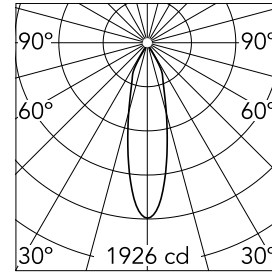

Easy Kap Ø 80 Adjustable Optic Medium

■ 03.4155.GL - Gold

Recessed luminaire with LED light source. Power supply not included. Installation frame not necessary.

Main specifications

Number of heads	1	Net lumen (lm)	623
Lamp category	LED	Mountings	Ceiling recessed
Power (W)	9.2W	Environment	Indoor dry location
CCT (K)	2700K		
CRI	90		

Optical

Lighting type	Direct
LED type	LED array
Light distribution	Symmetric
Optical type	Medium
Beam angle (°)	26
Beam angle C90-270 (°)	26
Efficiency (lm/W)	67

Beam Angle: 26°

Luminous flux luminaire
623 lm (EXTREME CUT OFF)

Physical

Color	Gold	Tilt (°)	20
Orientation	Adjustable	Rotation (°)	360
Trim	yes	Spot diameter (mm)	80
Recessed depth (mm)	91		
Weight (kg)	0.24		

Note

Diffusing lens included

Easy Kap Ø 80 Adjustable Optic Medium