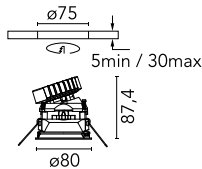

Easy Kap Ø 80 Adjustable Optic Medium

■ 03.4155.GL - Gold

Recessed luminaire with LED light source. Power supply not included. Installation frame not necessary.

Main specifications

Number of heads	1	Net lumen (lm)	623
Lamp category	LED	Mountings	Ceiling recessed
Power (W)	9.2W	Environment	Indoor dry location
CCT (K)	2700K		
CRI	90		

Optical

Lighting type	Direct
LED type	LED array
Light distribution	Symmetric
Optical type	Medium
Beam angle (°)	26
Beam angle C90-270 (°)	26
Efficiency (lm/W)	67

Beam Angle: 26°

Luminous flux luminaire
623 lm (EXTREME CUT OFF)

Physical

Color	Gold	Tilt (°)	20
Orientation	Adjustable	Rotation (°)	360
Trim	yes	Spot diameter (mm)	80
Recessed depth (mm)	91		
Weight (kg)	0.24		

Note

Diffusing lens included

Easy Kap Ø 80 Adjustable Optic Medium