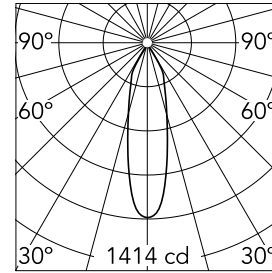

Easy Kap Ø 80 Adjustable Optic Medium

■ 03.4155.BU - Blue

Recessed luminaire with LED light source. Power supply not included. Installation frame not necessary.

Main specifications

Number of heads	1	Net lumen (lm)	476
Lamp category	LED	Mountings	Ceiling recessed
Power (W)	9.2W	Environment	Indoor dry location
CCT (K)	2700K		
CRI	90		

Optical

Lighting type	Direct
LED type	LED array
Light distribution	Symmetric
Optical type	Medium
Beam angle (°)	26
Beam angle C90-270 (°)	26
Efficiency (lm/W)	51

Beam Angle: 26°

h(m)	E(lx)	D(m)
1	1414	0.47
2	353	0.94
3	157	1.40
4	88	1.87
5	57	2.34

Physical

Color	Blue	Tilt (°)	20
Orientation	Adjustable	Rotation (°)	360
Trim	yes	Spot diameter (mm)	80
Recessed depth (mm)	91		
Weight (kg)	0.24		

Note

Diffusing lens included

Easy Kap Ø 80 Adjustable Optic Medium