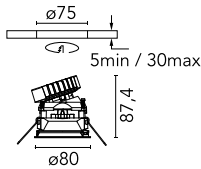

Easy Kap Ø 80 Adjustable Optic Medium

■ 03.4155.BU - Blue

Recessed luminaire with LED light source. Power supply not included. Installation frame not necessary.

Main specifications

Number of heads	1	Net lumen (lm)	476
Lamp category	LED	Mountings	Ceiling recessed
Power (W)	9.2W	Environment	Indoor dry location
CCT (K)	2700K		
CRI	90		

Optical

Lighting type	Direct
LED type	LED array
Light distribution	Symmetric
Optical type	Medium
Beam angle (°)	26
Beam angle C90-270 (°)	26
Efficiency (lm/W)	51

Beam Angle: 26°

h(m)	E(lx)	D(m)
1	1414	0.47
2	353	0.94
3	157	1.40
4	88	1.87
5	57	2.34

Physical

Color	Blue	Tilt (°)	20
Orientation	Adjustable	Rotation (°)	360
Trim	yes	Spot diameter (mm)	80
Recessed depth (mm)	91		
Weight (kg)	0.24		

Note

Diffusing lens included

Easy Kap Ø 80 Adjustable Optic Medium