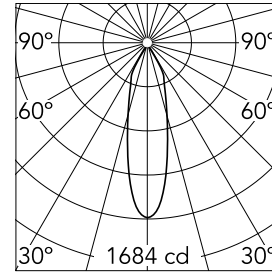

### Main specifications

<b>Number of heads</b>	1	<b>Net lumen (lm)</b>	562
<b>Lamp category</b>	LED	<b>Mountings</b>	Ceiling recessed
<b>Power (W)</b>	9.2W	<b>Environment</b>	Indoor dry location
<b>CCT (K)</b>	2700K		
<b>CRI</b>	90		

### Optical

<b>Lighting type</b>	Direct
<b>LED type</b>	LED array
<b>Light distribution</b>	Symmetric
<b>Optical type</b>	Medium
<b>Beam angle (°)</b>	27
<b>Beam angle C90-270 (°)</b>	27
<b>Efficiency (lm/W)</b>	61

<b>Beam Angle: 27°</b>		
<b>h(m)</b>	<b>E(lx)</b>	<b>D(m)</b>
1	1684	0.47
2	421	0.95
3	187	1.42
4	105	1.89
5	67	2.37

Luminous flux luminaire  
562 lm (EXTREME CUT OFF)

### Physical

<b>Color</b>	Black	<b>Tilt (°)</b>	20
<b>Orientation</b>	Adjustable	<b>Rotation (°)</b>	360
<b>Trim</b>	yes	<b>Spot diameter (mm)</b>	80
<b>Recessed depth (mm)</b>	91		
<b>Weight (kg)</b>	0.24		