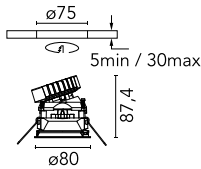

### Main specifications

<b>Number of heads</b>	1	<b>Net lumen (lm)</b>	562
<b>Lamp category</b>	LED	<b>Mountings</b>	Ceiling recessed
<b>Power (W)</b>	9.2W	<b>Environment</b>	Indoor dry location
<b>CCT (K)</b>	2700K		
<b>CRI</b>	90		

<b>Beam Angle: 27°</b>		
<b>h(m)</b>	<b>E(lx)</b>	<b>D(m)</b>
1	1684	0.47
2	421	0.95
3	187	1.42
4	105	1.89
5	67	2.37

Luminous flux luminaire  
562 lm (EXTREME CUT OFF)

### Physical

<b>Color</b>	Black	<b>Tilt (°)</b>	20
<b>Orientation</b>	Adjustable	<b>Rotation (°)</b>	360
<b>Trim</b>	yes	<b>Spot diameter (mm)</b>	80
<b>Recessed depth (mm)</b>	91		
<b>Weight (kg)</b>	0.24		