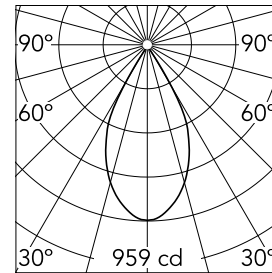

Main specifications

Number of heads	1	Net lumen (lm)	619
Lamp category	LED	Mountings	Ceiling recessed
Power (W)	13W	Environment	Indoor dry location
CCT (K)	2850K-1800K		
CRI	95		

Optical

Lighting type	Direct
LED type	LED array
Light distribution	Symmetric
Optical type	Flood
Beam angle (°)	54
Beam angle C90-270 (°)	54
Efficiency (lm/W)	47

Physical

Color	Blue	Tilt (°)	20
Orientation	Adjustable	Rotation (°)	360
Trim	yes	Spot diameter (mm)	80
Recessed depth (mm)	91		
Weight (kg)	0.24		

Note

For 110V PSU versions, please consult with the front office. Installation frame not necessary. Diffusing lens included.