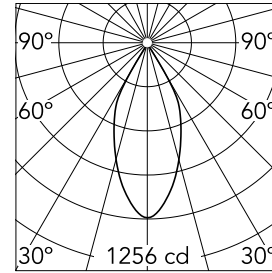

Easy Kap Ø 80 Adjustable Optic Flood

■ 03.4172.GL - Gold

Recessed luminaire with LED light source. Power supply not included. Installation frame not necessary.

Main specifications

| | | | |
|------------------------|-------|-----------------------|---------------------|
| Number of heads | 1 | Net lumen (lm) | 694 |
| Lamp category | LED | Mountings | Ceiling recessed |
| Power (W) | 9.2W | Environment | Indoor dry location |
| CCT (K) | 3000K | | |
| CRI | 90 | | |

Optical

| | |
|-------------------------------|-----------|
| Lighting type | Direct |
| LED type | LED array |
| Light distribution | Symmetric |
| Optical type | Flood |
| Beam angle (°) | 45 |
| Beam angle C90-270 (°) | 45 |
| Efficiency (lm/W) | 75 |

| | | | |
|--------------------|-------------|--------------|-------------|
| Beam Angle: | 45° | | |
| | h(m) | E(lx) | D(m) |
| 1 | 1256 | 0.83 | |
| 2 | 314 | 1.67 | |
| 3 | 140 | 2.50 | |
| 4 | 78 | 3.34 | |
| 5 | 50 | 4.17 | |

Physical

| | | | |
|----------------------------|------------|---------------------------|-----|
| Color | Gold | Tilt (°) | 20 |
| Orientation | Adjustable | Rotation (°) | 360 |
| Trim | yes | Spot diameter (mm) | 80 |
| Recessed depth (mm) | 91 | | |
| Weight (kg) | 0.24 | | |