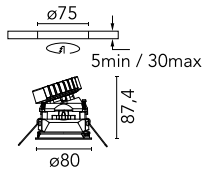

Easy Kap Ø 80 Adjustable Optic Flood

■ 03.4172.GL - Gold

Recessed luminaire with LED light source. Power supply not included. Installation frame not necessary.

Main specifications

| | | | |
|------------------------|-------|-----------------------|---------------------|
| Number of heads | 1 | Net lumen (lm) | 694 |
| Lamp category | LED | Mountings | Ceiling recessed |
| Power (W) | 9.2W | Environment | Indoor dry location |
| CCT (K) | 3000K | | |
| CRI | 90 | | |

Optical

| | |
|-------------------------------|-----------|
| Lighting type | Direct |
| LED type | LED array |
| Light distribution | Symmetric |
| Optical type | Flood |
| Beam angle (°) | 45 |
| Beam angle C90-270 (°) | 45 |
| Efficiency (lm/W) | 75 |

| | | | |
|--------------------|-------------|--------------|-------------|
| Beam Angle: | 45° | | |
| | h(m) | E(lx) | D(m) |
| 1 | 1256 | 0.83 | |
| 2 | 314 | 1.67 | |
| 3 | 140 | 2.50 | |
| 4 | 78 | 3.34 | |
| 5 | 50 | 4.17 | |

Physical

| | | | |
|----------------------------|------------|---------------------------|-----|
| Color | Gold | Tilt (°) | 20 |
| Orientation | Adjustable | Rotation (°) | 360 |
| Trim | yes | Spot diameter (mm) | 80 |
| Recessed depth (mm) | 91 | | |
| Weight (kg) | 0.24 | | |