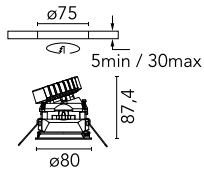

Easy Kap Ø 80 Adjustable Optic Flood

■ 03.4172.CU - Copper

Recessed luminaire with LED light source. Power supply not included. Installation frame not necessary.

Main specifications

Number of heads	1	Net lumen (lm)	682
Lamp category	LED	Mountings	Ceiling recessed
Power (W)	9.2W	Environment	Indoor dry location
CCT (K)	3000K		
CRI	90		

Optical

Lighting type	Direct
LED type	LED array
Light distribution	Symmetric
Optical type	Flood
Beam angle (°)	46
Beam angle C90-270 (°)	46
Efficiency (lm/W)	74

Beam Angle:	46°		
h(m)	E(lx)	D(m)	
1	1194	0.85	
2	298	1.70	
3	133	2.55	
4	75	3.40	
5	48	4.26	

Physical

Color	Copper	Tilt (°)	20
Orientation	Adjustable	Rotation (°)	360
Trim	yes	Spot diameter (mm)	80
Recessed depth (mm)	91		
Weight (kg)	0.24		

Note

Diffusing lens included

Easy Kap Ø 80 Adjustable Optic Flood