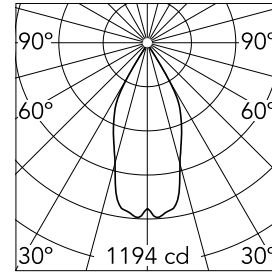

Easy Kap Ø 80 Adjustable Optic Flood

■ 03.4172.CU - Copper

Recessed luminaire with LED light source. Power supply not included. Installation frame not necessary.

Main specifications

Number of heads	1	Net lumen (lm)	682
Lamp category	LED	Mountings	Ceiling recessed
Power (W)	9.2W	Environment	Indoor dry location
CCT (K)	3000K		
CRI	90		

Optical

Lighting type	Direct
LED type	LED array
Light distribution	Symmetric
Optical type	Flood
Beam angle (°)	46
Beam angle C90-270 (°)	46
Efficiency (lm/W)	74

Beam Angle:	46°		
h(m)	E(lx)	D(m)	
1	1194	0.85	
2	298	1.70	
3	133	2.55	
4	75	3.40	
5	48	4.26	

Physical

Color	Copper	Tilt (°)	20
Orientation	Adjustable	Rotation (°)	360
Trim	yes	Spot diameter (mm)	80
Recessed depth (mm)	91		
Weight (kg)	0.24		

Note

Diffusing lens included

Easy Kap Ø 80 Adjustable Optic Flood