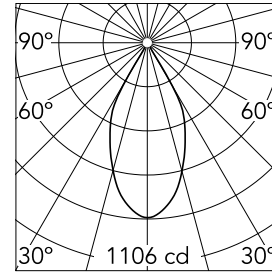

Easy Kap Ø 80 Adjustable Optic Flood

03.4172.B1 - White

Recessed luminaire with LED light source. Power supply not included. Installation frame not necessary.

Main specifications

Number of heads	1	Net lumen (lm)	716
Lamp category	LED	Mountings	Ceiling recessed
Power (W)	9.2W	Environment	Indoor dry location
CCT (K)	3000K		
CRI	90		

Optical

Lighting type	Direct
LED type	LED array
Light distribution	Symmetric
Optical type	Flood
Beam angle (°)	47
Beam angle C90-270 (°)	50
Efficiency (lm/W)	77

Beam Angle: 47°		
h(m)	E(lx)	D(m)
1	1106	0.94
2	276	1.89
3	123	2.83
4	69	3.77
5	44	4.71

Physical

Color	White	Tilt (°)	20
Orientation	Adjustable	Rotation (°)	360
Trim	yes	Spot diameter (mm)	80
Recessed depth (mm)	91		
Weight (kg)	0.24		

Note

Diffusing lens included

Easy Kap Ø 80 Adjustable Optic Flood