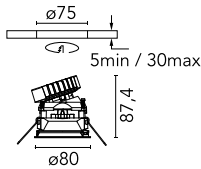

Easy Kap Ø 80 Adjustable Optic Flood

03.4172.B1 - White

Recessed luminaire with LED light source. Power supply not included. Installation frame not necessary.

Main specifications

Number of heads	1	Net lumen (lm)	716
Lamp category	LED	Mountings	Ceiling recessed
Power (W)	9.2W	Environment	Indoor dry location
CCT (K)	3000K		
CRI	90		

Optical

Lighting type	Direct
LED type	LED array
Light distribution	Symmetric
Optical type	Flood
Beam angle (°)	47
Beam angle C90-270 (°)	50
Efficiency (lm/W)	77

Beam Angle: 47°		
h(m)	E(lx)	D(m)
1	1106	0.94
2	276	1.89
3	123	2.83
4	69	3.77
5	44	4.71

Physical

Color	White	Tilt (°)	20
Orientation	Adjustable	Rotation (°)	360
Trim	yes	Spot diameter (mm)	80
Recessed depth (mm)	91		
Weight (kg)	0.24		

Note

Diffusing lens included

Easy Kap Ø 80 Adjustable Optic Flood