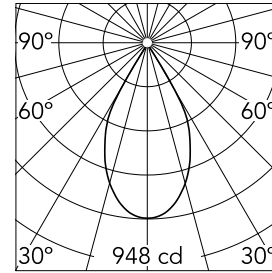

Easy Kap Ø 80 Adjustable Optic Flood

■ 03.4172.74 - Black

Recessed luminaire with LED light source. Power supply not included. Installation frame not necessary.

Main specifications

Number of heads	1	Net lumen (lm)	622
Lamp category	LED	Mountings	Ceiling recessed
Power (W)	9.2W	Environment	Indoor dry location
CCT (K)	3000K		
CRI	90		

Optical

Lighting type	Direct
LED type	LED array
Light distribution	Symmetric
Optical type	Flood
Beam angle (°)	53
Beam angle C90-270 (°)	55
Efficiency (lm/W)	67

Beam Angle: 53°		
h(m)	E(lx)	D(m)
1	948	1.04
2	237	2.08
3	105	3.12
4	59	4.16
5	38	5.20

Physical

Color	Black	Tilt (°)	20
Orientation	Adjustable	Rotation (°)	360
Trim	yes	Spot diameter (mm)	80
Recessed depth (mm)	91		
Weight (kg)	0.24		

Note

Diffusing lens included

Easy Kap Ø 80 Adjustable Optic Flood