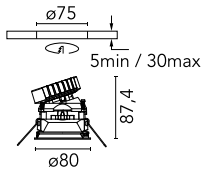

Easy Kap Ø 80 Adjustable Optic Flood

■ 03.4172.74 - Black

Recessed luminaire with LED light source. Power supply not included. Installation frame not necessary.

Main specifications

Number of heads	1	Net lumen (lm)	622
Lamp category	LED	Mountings	Ceiling recessed
Power (W)	9.2W	Environment	Indoor dry location
CCT (K)	3000K		
CRI	90		

Optical

Lighting type	Direct
LED type	LED array
Light distribution	Symmetric
Optical type	Flood
Beam angle (°)	53
Beam angle C90-270 (°)	55
Efficiency (lm/W)	67

Beam Angle: 53°		
h(m)	E(lx)	D(m)
1	948	1.04
2	237	2.08
3	105	3.12
4	59	4.16
5	38	5.20

Physical

Color	Black	Tilt (°)	20
Orientation	Adjustable	Rotation (°)	360
Trim	yes	Spot diameter (mm)	80
Recessed depth (mm)	91		
Weight (kg)	0.24		

Note

Diffusing lens included

Easy Kap Ø 80 Adjustable Optic Flood