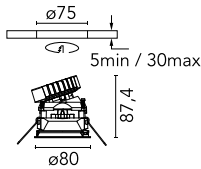

Easy Kap Ø 80 Adjustable Optic Flood

■ 03.4157.BU - Blue

Recessed luminaire with LED light source. Power supply not included. Installation frame not necessary.

Main specifications

Number of heads	1	Net lumen (lm)	596
Lamp category	LED	Mountings	Ceiling recessed
Power (W)	9.2W	Environment	Indoor dry location
CCT (K)	2700K		
CRI	90		

Optical

Lighting type	Direct
LED type	LED array
Light distribution	Symmetric
Optical type	Flood
Beam angle (°)	54
Beam angle C90-270 (°)	54
Efficiency (lm/W)	64

Beam Angle: 54°

h(m)	E(lx)	D(m)
1	931	1.01
2	233	2.03
3	103	3.04
4	58	4.05
5	37	5.07

Physical

Color	Blue	Tilt (°)	20
Orientation	Adjustable	Rotation (°)	360
Trim	yes	Spot diameter (mm)	80
Recessed depth (mm)	91		
Weight (kg)	0.24		

Note

Diffusing lens included

Easy Kap Ø 80 Adjustable Optic Flood