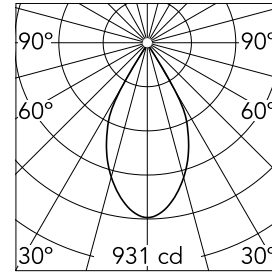

Easy Kap Ø 80 Adjustable Optic Flood

■ 03.4157.BU - Blue

Recessed luminaire with LED light source. Power supply not included. Installation frame not necessary.

Main specifications

Number of heads	1	Net lumen (lm)	596
Lamp category	LED	Mountings	Ceiling recessed
Power (W)	9.2W	Environment	Indoor dry location
CCT (K)	2700K		
CRI	90		

Optical

Lighting type	Direct
LED type	LED array
Light distribution	Symmetric
Optical type	Flood
Beam angle (°)	54
Beam angle C90-270 (°)	54
Efficiency (lm/W)	64

Beam Angle: 54°

h(m)	E(lx)	D(m)
1	931	1.01
2	233	2.03
3	103	3.04
4	58	4.05
5	37	5.07

Physical

Color	Blue	Tilt (°)	20
Orientation	Adjustable	Rotation (°)	360
Trim	yes	Spot diameter (mm)	80
Recessed depth (mm)	91		
Weight (kg)	0.24		

Note

Diffusing lens included

Easy Kap Ø 80 Adjustable Optic Flood