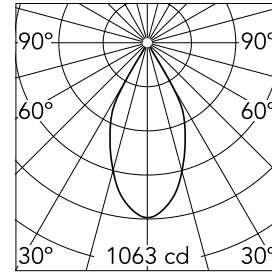

Easy Kap Ø 80 Adjustable Optic Flood

03.4157.B1 - White

Recessed luminaire with LED light source. Power supply not included. Installation frame not necessary.

Main specifications

Number of heads	1	Net lumen (lm)	688
Lamp category	LED	Mountings	Ceiling recessed
Power (W)	9.2W	Environment	Indoor dry location
CCT (K)	2700K		
CRI	90		

Optical

Lighting type	Direct
LED type	LED array
Light distribution	Symmetric
Optical type	Flood
Beam angle (°)	47
Beam angle C90-270 (°)	50
Efficiency (lm/W)	74

Beam Angle: 47°		
h(m)	E(lx)	D(m)
1	1063	0.94
2	266	1.89
3	118	2.83
4	66	3.77
5	43	4.71

Physical

Color	White	Tilt (°)	20
Orientation	Adjustable	Rotation (°)	360
Trim	yes	Spot diameter (mm)	80
Recessed depth (mm)	91		
Weight (kg)	0.24		

Note

Diffusing lens included

Easy Kap Ø 80 Adjustable Optic Flood