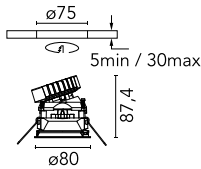

Easy Kap Ø 80 Adjustable Optic Flood

03.4157.B1 - White

Recessed luminaire with LED light source. Power supply not included. Installation frame not necessary.

Main specifications

Number of heads	1	Net lumen (lm)	688
Lamp category	LED	Mountings	Ceiling recessed
Power (W)	9.2W	Environment	Indoor dry location
CCT (K)	2700K		
CRI	90		

Optical

Lighting type	Direct
LED type	LED array
Light distribution	Symmetric
Optical type	Flood
Beam angle (°)	47
Beam angle C90-270 (°)	50
Efficiency (lm/W)	74

Beam Angle: 47°		
h(m)	E(lx)	D(m)
1	1063	0.94
2	266	1.89
3	118	2.83
4	66	3.77
5	43	4.71

Physical

Color	White	Tilt (°)	20
Orientation	Adjustable	Rotation (°)	360
Trim	yes	Spot diameter (mm)	80
Recessed depth (mm)	91		
Weight (kg)	0.24		

Note

Diffusing lens included

Easy Kap Ø 80 Adjustable Optic Flood