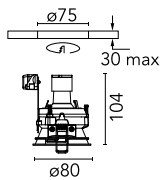

Easy Kap Ø 80 Adjustable

■ 03.4162.BU - Blue

Recessed luminaire with main voltage source. Mounting frame not required.

Main specifications

Lamp category	Halogen, LED retrofit
Power (W)	50W Max
Mountings	Ceiling recessed
Environment	Indoor

Optical

Lighting type	Direct
Lamp type	PAR 16
Light distribution	Symmetric

Electrical

Frequency (Hz)	50/60
Lamp holder	GZ10
Emergency	Without
Insulation class	II

Physical

Color	Blue	Tilt (°)	20
Orientation	Adjustable	Rotation (°)	360
Trim	yes	Spot diameter (mm)	80
Recessed depth (mm)	155		
Weight (kg)	0.12		