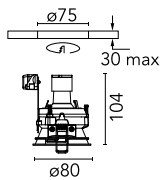

## Easy Kap Ø 80 Adjustable

■ 03.4162.74 - Black

Recessed luminaire with main voltage source. Mounting frame not required.

### Physical

<b>Color</b>	Black	<b>Tilt (°)</b>	20
<b>Orientation</b>	Adjustable	<b>Rotation (°)</b>	360
<b>Trim</b>	yes	<b>Spot diameter (mm)</b>	80
<b>Recessed depth (mm)</b>	155		
<b>Weight (kg)</b>	0.12		