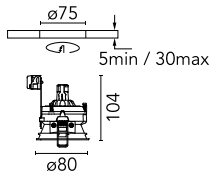

Note

Not suitable for lens accessories.