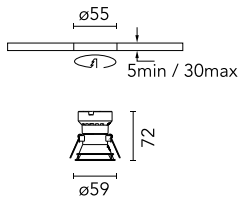

## Easy Kap Ø 50 Fixed Optic Spot

■ 05.7205.CU - Copper

Recessed luminaire with LED light source. Power supply not included. Installation frame not necessary.

### Main specifications

<b>Number of heads</b>	1	<b>Net lumen (lm)</b>	587
<b>Lamp category</b>	LED	<b>Mountings</b>	Ceiling recessed
<b>Power (W)</b>	7.5W	<b>Environment</b>	Indoor dry location
<b>CCT (K)</b>	3000K		
<b>CRI</b>	90		

<b>Beam Angle:</b>	15°		
	<b>h(m)</b>	<b>E(lx)</b>	<b>D(m)</b>
1	6048	0.26	
2	1512	0.51	
3	672	0.77	
4	378	1.03	
5	242	1.29	

Luminous flux luminaire  
587 lm (EXTREME CUT OFF)

### Physical

<b>Color</b>	Copper	<b>Spot diameter (mm)</b>	59
<b>Orientation</b>	Fixed		
<b>Trim</b>	yes		
<b>Recessed depth (mm)</b>	100		
<b>Weight (kg)</b>	0,136		