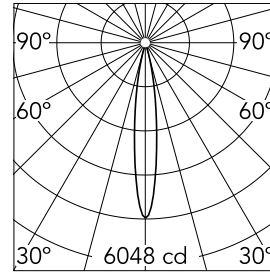

### Main specifications

<b>Number of heads</b>	1	<b>Net lumen (lm)</b>	587
<b>Lamp category</b>	LED	<b>Mountings</b>	Ceiling recessed
<b>Power (W)</b>	7.5W	<b>Environment</b>	Indoor dry location
<b>CCT (K)</b>	3000K		
<b>CRI</b>	90		

### Optical

<b>Lighting type</b>	Direct
<b>LED type</b>	LED array
<b>Light distribution</b>	Symmetric
<b>Optical type</b>	Spot
<b>Beam angle (°)</b>	15
<b>Beam angle C90-270 (°)</b>	15
<b>Efficiency (lm/W)</b>	68

<b>Beam Angle:</b>	15°		
	<b>h(m)</b>	<b>E(lx)</b>	<b>D(m)</b>
1	6048	0.26	
2	1512	0.51	
3	672	0.77	
4	378	1.03	
5	242	1.29	

Luminous flux luminaire  
587 lm (EXTREME CUT OFF)

### Physical

<b>Color</b>	Copper	<b>Spot diameter (mm)</b>	59
<b>Orientation</b>	Fixed		
<b>Trim</b>	yes		
<b>Recessed depth (mm)</b>	100		
<b>Weight (kg)</b>	0,136		