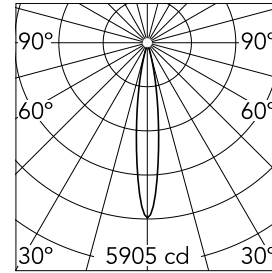

Easy Kap Ø 50 Fixed Optic Spot

■ 05.7205.74 - Black

Recessed luminaire with LED light source. Power supply not included. Installation frame not necessary.

Main specifications

Number of heads	1	Net lumen (lm)	567
Lamp category	LED	Mountings	Ceiling recessed
Power (W)	7.5W	Environment	Indoor dry location
CCT (K)	3000K		
CRI	90		

Optical

Lighting type	Direct
LED type	LED array
Light distribution	Symmetric
Optical type	Spot
Beam angle (°)	15
Beam angle C90-270 (°)	15
Efficiency (lm/W)	65

Beam Angle:	15°		
	h(m)	E(lx)	D(m)
	1	5905	0.26
	2	1476	0.52
	3	656	0.77
	4	369	1.03
	5	236	1.29

Physical

Color	Black	Spot diameter (mm)	59
Orientation	Fixed		
Trim	yes		
Recessed depth (mm)	100		
Weight (kg)	0,136		

Easy Kap Ø 50 Fixed Optic Spot

Continuous current power supply, 0-10V dimmable, 220/240V – 50/60Hz, 200mA – 20W
60.9483