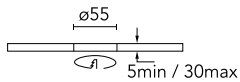

Easy Kap Ø 50 Fixed Optic Spot

■ 05.7205.74 - Black

Recessed luminaire with LED light source. Power supply not included. Installation frame not necessary.

Main specifications

Number of heads	1	Net lumen (lm)	567
Lamp category	LED	Mountings	Ceiling recessed
Power (W)	7.5W	Environment	Indoor dry location
CCT (K)	3000K		
CRI	90		

Optical

Lighting type	Direct
LED type	LED array
Light distribution	Symmetric
Optical type	Spot
Beam angle (°)	15
Beam angle C90-270 (°)	15
Efficiency (lm/W)	65

Beam Angle:	15°		
	h(m)	E(lx)	D(m)
	1	5905	0.26
	2	1476	0.52
	3	656	0.77
	4	369	1.03
	5	236	1.29

Luminous flux luminaire
567 lm (EXTREME CUT OFF)

Electrical

Voltage (V)	35	Emergency	Without
Current (mA)	200	Insulation class	III
Dimmable	Yes		
Driver	Remote excluded		
Driver type	Non Dimmable, Dimmable DALI 2, Dimmable 0-10V, Dimmable Casambi, Dimmable 1-10V, Dimmable DALI 1, Mains Cut Dimming		

Physical

Color	Black	Spot diameter (mm)	59
Orientation	Fixed		
Trim	yes		
Recessed depth (mm)	100		
Weight (kg)	0,136