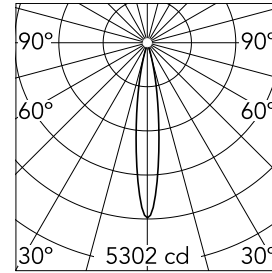

Easy Kap Ø 50 Fixed Optic Spot

■ 05.7200.GL - Gold

Recessed luminaire with LED light source. Power supply not included. Installation frame not necessary.

Main specifications

Number of heads	1	Net lumen (lm)	554
Lamp category	LED	Mountings	Ceiling recessed
Power (W)	7.5W	Environment	Indoor dry location
CCT (K)	2700K		
CRI	90		

Optical

Lighting type	Direct
LED type	LED array
Light distribution	Symmetric
Optical type	Spot
Beam angle (°)	15
Beam angle C90-270 (°)	15
Efficiency (lm/W)	64

Beam Angle: 15°

h(m)	E(lx)	D(m)
1	5302	0.26
2	1325	0.53
3	589	0.79
4	331	1.06
5	212	1.32

Physical

Color	Gold	Spot diameter (mm)	59
Orientation	Fixed		
Trim	yes		
Recessed depth (mm)	100		
Weight (kg)	0,136		

Easy Kap Ø 50 Fixed Optic Spot

Casambi Controller 220-240V. Remote Installation
60.9392