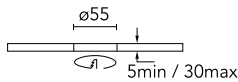

Easy Kap Ø 50 Fixed Optic Spot

■ 05.7200.GL - Gold

Recessed luminaire with LED light source. Power supply not included. Installation frame not necessary.

Main specifications

Number of heads	1	Net lumen (lm)	554
Lamp category	LED	Mountings	Ceiling recessed
Power (W)	7.5W	Environment	Indoor dry location
CCT (K)	2700K		
CRI	90		

Optical

Lighting type	Direct
LED type	LED array
Light distribution	Symmetric
Optical type	Spot
Beam angle (°)	15
Beam angle C90-270 (°)	15
Efficiency (lm/W)	64

Beam Angle: 15°

h(m)	E(lx)	D(m)
1	5302	0.26
2	1325	0.53
3	589	0.79
4	331	1.06
5	212	1.32

Luminous flux luminaire
554 lm (EXTREME CUT OFF)

Electrical

Voltage (V)	35	Emergency	Without
Current (mA)	200	Insulation class	III
Dimmable	Yes		
Driver	Remote excluded		
Driver type	Non Dimmable, Dimmable DALI 2, Dimmable 0-10V, Dimmable Casambi, Dimmable 1-10V, Dimmable DALI 1, Mains Cut Dimming		

Physical

Color	Gold	Spot diameter (mm)	59
Orientation	Fixed		
Trim	yes		
Recessed depth (mm)	100		
Weight (kg)	0,136