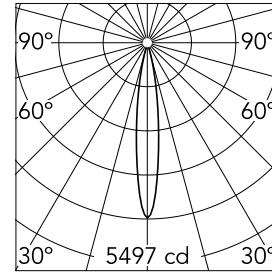

Easy Kap Ø 50 Fixed Optic Spot

■ 05.7200.74 - Black

Recessed luminaire with LED light source. Power supply not included. Installation frame not necessary.

Main specifications

Number of heads	1	Net lumen (lm)	528
Lamp category	LED	Mountings	Ceiling recessed
Power (W)	7.5W	Environment	Indoor dry location
CCT (K)	2700K		
CRI	90		

Optical

Lighting type	Direct
LED type	LED array
Light distribution	Symmetric
Optical type	Spot
Beam angle (°)	15
Beam angle C90-270 (°)	15
Efficiency (lm/W)	61

Beam Angle: 15°

h(m)	E(lx)	D(m)
1	5497	0.26
2	1374	0.52
3	611	0.77
4	344	1.03
5	220	1.29

Physical

Color	Black	Spot diameter (mm)	59
Orientation	Fixed		
Trim	yes		
Recessed depth (mm)	100		
Weight (kg)	0,136		

Easy Kap Ø 50 Fixed Optic Spot

Continuous current power supply, 0-10V dimmable, 220/240V – 50/60Hz, 200mA – 20W
60.9483