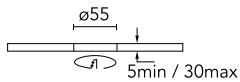

Easy Kap Ø 50 Fixed Optic Spot

■ 05.7200.74 - Black

Recessed luminaire with LED light source. Power supply not included. Installation frame not necessary.

Main specifications

Number of heads	1	Net lumen (lm)	528
Lamp category	LED	Mountings	Ceiling recessed
Power (W)	7.5W	Environment	Indoor dry location
CCT (K)	2700K		
CRI	90		

Optical

Lighting type	Direct
LED type	LED array
Light distribution	Symmetric
Optical type	Spot
Beam angle (°)	15
Beam angle C90-270 (°)	15
Efficiency (lm/W)	61

Beam Angle: 15°

h(m)	E(lx)	D(m)
1	5497	0.26
2	1374	0.52
3	611	0.77
4	344	1.03
5	220	1.29

Luminous flux luminaire
528 lm (EXTREME CUT OFF)

Electrical

Voltage (V)	35	Emergency	Without
Current (mA)	200	Insulation class	III
Dimmable	Yes		
Driver	Remote excluded		
Driver type	Non Dimmable, Dimmable DALI 2, Dimmable 0-10V, Dimmable Casambi, Dimmable 1-10V, Dimmable DALI 1, Mains Cut Dimming		

Physical

Color	Black	Spot diameter (mm)	59
Orientation	Fixed		
Trim	yes		
Recessed depth (mm)	100		
Weight (kg)	0,136