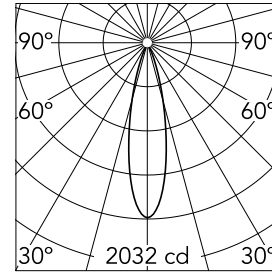

Easy Kap Ø 50 Fixed Optic Medium

05.7201.B1 - White

Recessed luminaire with LED light source. Power supply not included. Installation frame not necessary.

Main specifications

Number of heads	1	Net lumen (lm)	488
Lamp category	LED	Mountings	Ceiling recessed
Power (W)	7.5W	Environment	Indoor dry location
CCT (K)	2700K		
CRI	90		

Optical

Lighting type	Direct
LED type	LED array
Light distribution	Symmetric
Optical type	Medium
Beam angle (°)	24
Beam angle C90-270 (°)	24
Efficiency (lm/W)	56

Beam Angle: 24°

h(m)	E(lx)	D(m)
1	2032	0.43
2	508	0.86
3	226	1.30
4	127	1.73
5	81	2.16

Physical

Color	White	Spot diameter (mm)	59
Orientation	Fixed		
Trim	yes		
Recessed depth (mm)	100		
Weight (kg)	0,136		

Easy Kap Ø 50 Fixed Optic Medium

Continuous current power supply,
dimmable DALI 2, 220/240V – 50/60Hz,
200mA – 20W
60.9604