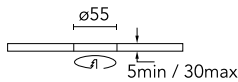

Easy Kap Ø 50 Fixed Optic Medium

05.7201.B1 - White

Recessed luminaire with LED light source. Power supply not included. Installation frame not necessary.

Main specifications

Number of heads	1	Net lumen (lm)	488
Lamp category	LED	Mountings	Ceiling recessed
Power (W)	7.5W	Environment	Indoor dry location
CCT (K)	2700K		
CRI	90		

Optical

Lighting type	Direct
LED type	LED array
Light distribution	Symmetric
Optical type	Medium
Beam angle (°)	24
Beam angle C90-270 (°)	24
Efficiency (lm/W)	56

Beam Angle: 24°

h(m)	E(lx)	D(m)
1	2032	0.43
2	508	0.86
3	226	1.30
4	127	1.73
5	81	2.16

Luminous flux luminaire
488 lm (EXTREME CUT OFF)

Electrical

Voltage (V)	35	Emergency	Without
Current (mA)	200	Insulation class	III
Dimmable	Yes		
Driver	Remote excluded		
Driver type	Non Dimmable, Dimmable DALI 2, Dimmable 0-10V, Dimmable Casambi, Dimmable 1-10V, Dimmable DALI 1, Mains Cut Dimming		

Physical

Color	White	Spot diameter (mm)	59
Orientation	Fixed		
Trim	yes		
Recessed depth (mm)	100		
Weight (kg)	0,136