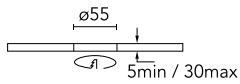

Easy Kap Ø 50 Fixed Optic Medium

■ 05.7201.74 - Black

Recessed luminaire with LED light source. Power supply not included. Installation frame not necessary.

Main specifications

Number of heads	1	Net lumen (lm)	443
Lamp category	LED	Mountings	Ceiling recessed
Power (W)	7.5W	Environment	Indoor dry location
CCT (K)	2700K		
CRI	90		

Optical

Lighting type	Direct
LED type	LED array
Light distribution	Symmetric
Optical type	Medium
Beam angle (°)	24
Beam angle C90-270 (°)	24
Efficiency (lm/W)	51

Beam Angle:	24°		
h(m)	E(lx)	D(m)	
1	2018	0.43	
2	504	0.85	
3	224	1.28	
4	126	1.71	
5	81	2.13	

Luminous flux luminaire
443 lm (EXTREME CUT OFF)

Electrical

Voltage (V)	35	Emergency	Without
Current (mA)	200	Insulation class	III
Dimmable	Yes		
Driver	Remote excluded		
Driver type	Non Dimmable, Dimmable DALI 2, Dimmable 0-10V, Dimmable Casambi, Dimmable 1-10V, Dimmable DALI 1, Mains Cut Dimming		

Physical

Color	Black	Spot diameter (mm)	59
Orientation	Fixed		
Trim	yes		
Recessed depth (mm)	100		
Weight (kg)	0,136