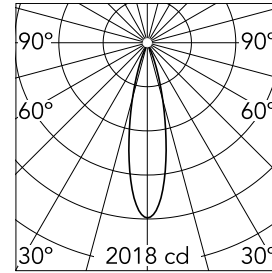

Easy Kap Ø 50 Fixed Optic Medium

■ 05.7201.74 - Black

Recessed luminaire with LED light source. Power supply not included. Installation frame not necessary.

Main specifications

Number of heads	1	Net lumen (lm)	443
Lamp category	LED	Mountings	Ceiling recessed
Power (W)	7.5W	Environment	Indoor dry location
CCT (K)	2700K		
CRI	90		

Optical

Lighting type	Direct
LED type	LED array
Light distribution	Symmetric
Optical type	Medium
Beam angle (°)	24
Beam angle C90-270 (°)	24
Efficiency (lm/W)	51

Beam Angle:	24°		
h(m)	E(lx)	D(m)	
1	2018	0.43	
2	504	0.85	
3	224	1.28	
4	126	1.71	
5	81	2.13	