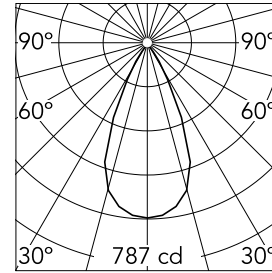

Easy Kap Ø 50 Fixed Optic Flood

■ 05.7207.GL - Gold

Recessed luminaire with LED light source. Power supply not included. Installation frame not necessary.

Main specifications

Number of heads	1	Net lumen (lm)	511
Lamp category	LED	Mountings	Ceiling recessed
Power (W)	7.5W	Environment	Indoor dry location
CCT (K)	3000K		
CRI	90		

Optical

Lighting type	Direct
LED type	LED array
Light distribution	Symmetric
Optical type	Flood
Beam angle (°)	49
Beam angle C90-270 (°)	49
Efficiency (lm/W)	59

Beam Angle:	49°		
h(m)	E(lx)	D(m)	
1	787	0.90	
2	197	1.81	
3	87	2.71	
4	49	3.61	
5	31	4.52	