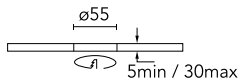

Easy Kap Ø 50 Fixed Optic Flood

■ 05.7207.GL - Gold

Recessed luminaire with LED light source. Power supply not included. Installation frame not necessary.

Main specifications

Number of heads	1	Net lumen (lm)	511
Lamp category	LED	Mountings	Ceiling recessed
Power (W)	7.5W	Environment	Indoor dry location
CCT (K)	3000K		
CRI	90		

Optical

Lighting type	Direct
LED type	LED array
Light distribution	Symmetric
Optical type	Flood
Beam angle (°)	49
Beam angle C90-270 (°)	49
Efficiency (lm/W)	59

Beam Angle:	49°		
h(m)	E(lx)	D(m)	
1	787	0.90	
2	197	1.81	
3	87	2.71	
4	49	3.61	
5	31	4.52	

Luminous flux luminaire
511 lm (EXTREME CUT OFF)

Electrical

Voltage (V)	35	Emergency	Without
Current (mA)	200	Insulation class	III
Dimmable	Yes		
Driver	Remote excluded		
Driver type	Non Dimmable, Dimmable DALI 2, Dimmable 0-10V, Dimmable Casambi, Dimmable 1-10V, Dimmable DALI 1, Mains Cut Dimming		

Physical

Color	Gold	Spot diameter (mm)	59
Orientation	Fixed		
Trim	yes		
Recessed depth (mm)	100		
Weight (kg)	0,136