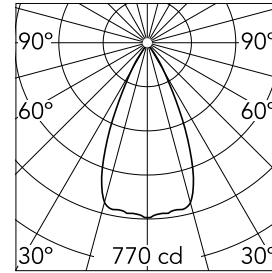

### Main specifications

<b>Number of heads</b>	1	<b>Net lumen (lm)</b>	507
<b>Lamp category</b>	LED	<b>Mountings</b>	Ceiling recessed
<b>Power (W)</b>	7.5W	<b>Environment</b>	Indoor dry location
<b>CCT (K)</b>	3000K		
<b>CRI</b>	90		

### Optical

<b>Lighting type</b>	Direct
<b>LED type</b>	LED array
<b>Light distribution</b>	Symmetric
<b>Optical type</b>	Flood
<b>Beam angle (°)</b>	49
<b>Beam angle C90-270 (°)</b>	49
<b>Efficiency (lm/W)</b>	58

Beam Angle: 49°

	h(m)	E(lx)	D(m)
1	770	0.91	
2	193	1.83	
3	86	2.74	
4	48	3.66	
5	31	4.57	

Luminous flux luminaire  
507 lm (EXTREME CUT OFF)

### Physical

<b>Color</b>	Copper	<b>Spot diameter (mm)</b>	59
<b>Orientation</b>	Fixed		
<b>Trim</b>	yes		
<b>Recessed depth (mm)</b>	100		
<b>Weight (kg)</b>	0,136		