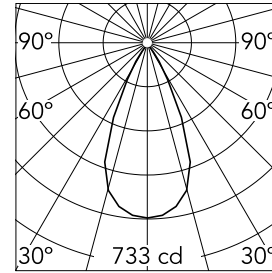

Easy Kap Ø 50 Fixed Optic Flood

■ 05.7202.GL - Gold

Recessed luminaire with LED light source. Power supply not included. Installation frame not necessary.

Main specifications

| | | | |
|------------------------|-------|-----------------------|---------------------|
| Number of heads | 1 | Net lumen (lm) | 476 |
| Lamp category | LED | Mountings | Ceiling recessed |
| Power (W) | 7.5W | Environment | Indoor dry location |
| CCT (K) | 2700K | | |
| CRI | 90 | | |

Optical

| | |
|-------------------------------|-----------|
| Lighting type | Direct |
| LED type | LED array |
| Light distribution | Symmetric |
| Optical type | Flood |
| Beam angle (°) | 49 |
| Beam angle C90-270 (°) | 49 |
| Efficiency (lm/W) | 55 |

Beam Angle: 49°

| h(m) | E(lx) | D(m) |
|------|-------|------|
| 1 | 733 | 0.90 |
| 2 | 183 | 1.81 |
| 3 | 81 | 2.71 |
| 4 | 46 | 3.61 |
| 5 | 29 | 4.52 |

Luminous flux luminaire
476 lm (EXTREME CUT OFF)

Physical

| | | | |
|----------------------------|-------|---------------------------|----|
| Color | Gold | Spot diameter (mm) | 59 |
| Orientation | Fixed | | |
| Trim | yes | | |
| Recessed depth (mm) | 100 | | |
| Weight (kg) | 0,136 | | |