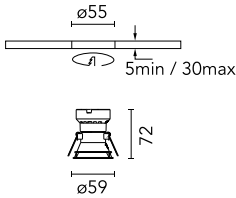

Easy Kap Ø 50 Fixed Optic Flood

■ 05.7202.GL - Gold

Recessed luminaire with LED light source. Power supply not included. Installation frame not necessary.

Main specifications

| | | | |
|------------------------|-------|-----------------------|---------------------|
| Number of heads | 1 | Net lumen (lm) | 476 |
| Lamp category | LED | Mountings | Ceiling recessed |
| Power (W) | 7.5W | Environment | Indoor dry location |
| CCT (K) | 2700K | | |
| CRI | 90 | | |

Optical

| | |
|-------------------------------|-----------|
| Lighting type | Direct |
| LED type | LED array |
| Light distribution | Symmetric |
| Optical type | Flood |
| Beam angle (°) | 49 |
| Beam angle C90-270 (°) | 49 |
| Efficiency (lm/W) | 55 |

Beam Angle: 49°

| h(m) | E(lx) | D(m) |
|------|-------|------|
| 1 | 733 | 0.90 |
| 2 | 183 | 1.81 |
| 3 | 81 | 2.71 |
| 4 | 46 | 3.61 |
| 5 | 29 | 4.52 |

Luminous flux luminaire
476 lm (EXTREME CUT OFF)

Physical

| | | | |
|----------------------------|-------|---------------------------|----|
| Color | Gold | Spot diameter (mm) | 59 |
| Orientation | Fixed | | |
| Trim | yes | | |
| Recessed depth (mm) | 100 | | |
| Weight (kg) | 0,136 | | |