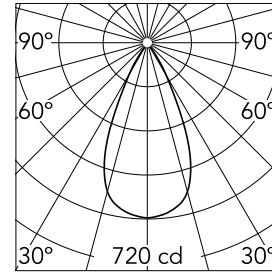

## Easy Kap Ø 50 Fixed Optic Flood

05.7202.B1 - White

Recessed luminaire with LED light source. Power supply not included. Installation frame not necessary.

### Optical

<b>Lighting type</b>	Direct
<b>LED type</b>	LED array
<b>Light distribution</b>	Symmetric
<b>Optical type</b>	Flood
<b>Beam angle (°)</b>	49
<b>Beam angle C90-270 (°)</b>	49
<b>Efficiency (lm/W)</b>	57

Beam Angle: 49°

h(m)	E(lx)	D(m)
1	720	0.91
2	180	1.83
3	80	2.74
4	45	3.66
5	29	4.57

Luminous flux luminaire  
496 lm (EXTREME CUT OFF)

### Physical

<b>Color</b>	White	<b>Spot diameter (mm)</b>	59
<b>Orientation</b>	Fixed		
<b>Trim</b>	yes		
<b>Recessed depth (mm)</b>	100		
<b>Weight (kg)</b>	0,136		