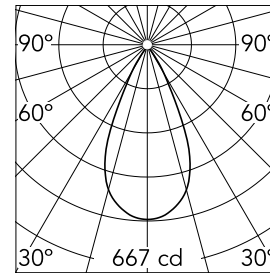

Easy Kap Ø 50 Fixed Optic Flood

■ 05.7202.74 - Black

Recessed luminaire with LED light source. Power supply not included. Installation frame not necessary.

Main specifications

Number of heads	1	Net lumen (lm)	416
Lamp category	LED	Mountings	Ceiling recessed
Power (W)	7.5W	Environment	Indoor dry location
CCT (K)	2700K		
CRI	90		

Optical

Lighting type	Direct
LED type	LED array
Light distribution	Symmetric
Optical type	Flood
Beam angle (°)	49
Beam angle C90-270 (°)	49
Efficiency (lm/W)	48

Beam Angle:	49°		
	h(m)	E(lx)	D(m)
1	667	0.91	
2	167	1.82	
3	74	2.72	
4	42	3.63	
5	27	4.54	