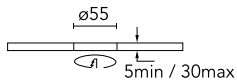

Easy Kap Ø 50 Adjustable Optic Medium

■ 05.7216.GL - Gold

Recessed luminaire with LED light source. Power supply not included. Installation frame not necessary.

Main specifications

Number of heads	1	Net lumen (lm)	485
Lamp category	LED	Mountings	Ceiling recessed
Power (W)	7.5W	Environment	Indoor dry location
CCT (K)	3000K		
CRI	90		

Optical

Lighting type	Direct
LED type	LED array
Light distribution	Symmetric
Optical type	Medium
Beam angle (°)	26
Beam angle C90-270 (°)	26
Efficiency (lm/W)	56

Beam Angle: 26°		
h(m)	E(lx)	D(m)
1	1960	0.45
2	490	0.91
3	218	1.36
4	122	1.82
5	78	2.27

Luminous flux luminaire
485 lm (EXTREME CUT OFF)

Electrical

Voltage (V)	35	Emergency	Without
Current (mA)	200	Insulation class	III
Dimmable	Yes		
Driver	Remote excluded		
Driver type	Non Dimmable, Dimmable DALI 2, Dimmable 0-10V, Dimmable Casambi, Dimmable 1-10V, Dimmable DALI 1, Mains Cut Dimming		

Physical

Color	Gold	Tilt (°)	20
Orientation	Adjustable	Rotation (°)	360
Trim	yes	Spot diameter (mm)	59
Recessed depth (mm)	91		
Weight (kg)	0,162