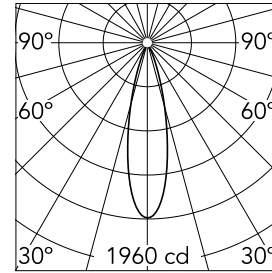

Easy Kap Ø 50 Adjustable Optic Medium

■ 05.7216.GL - Gold

Recessed luminaire with LED light source. Power supply not included. Installation frame not necessary.

Main specifications

Number of heads	1	Net lumen (lm)	485
Lamp category	LED	Mountings	Ceiling recessed
Power (W)	7.5W	Environment	Indoor dry location
CCT (K)	3000K		
CRI	90		

Optical

Lighting type	Direct
LED type	LED array
Light distribution	Symmetric
Optical type	Medium
Beam angle (°)	26
Beam angle C90-270 (°)	26
Efficiency (lm/W)	56

Beam Angle: 26°		
h(m)	E(lx)	D(m)
1	1960	0.45
2	490	0.91
3	218	1.36
4	122	1.82
5	78	2.27

Physical

Color	Gold	Tilt (°)	20
Orientation	Adjustable	Rotation (°)	360
Trim	yes	Spot diameter (mm)	59
Recessed depth (mm)	91		
Weight (kg)	0,162		

Easy Kap Ø 50 Adjustable Optic Medium

Casambi Controller 220-240V. Remote Installation
60.9392