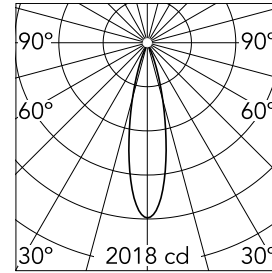

Optical

| | |
|------------------------|-----------|
| Lighting type | Direct |
| LED type | LED array |
| Light distribution | Symmetric |
| Optical type | Medium |
| Beam angle (°) | 24 |
| Beam angle C90-270 (°) | 24 |
| Efficiency (lm/W) | 51 |

| | | | |
|-------------|------|-------|------|
| Beam Angle: | 24° | | |
| | h(m) | E(lx) | D(m) |
| 1 | 2018 | 0.43 | |
| 2 | 504 | 0.85 | |
| 3 | 224 | 1.28 | |
| 4 | 126 | 1.71 | |
| 5 | 81 | 2.13 | |

Physical

| | | | |
|---------------------|------------|--------------------|-----|
| Color | Black | Tilt (°) | 20 |
| Orientation | Adjustable | Rotation (°) | 360 |
| Trim | yes | Spot diameter (mm) | 59 |
| Recessed depth (mm) | 91 | | |
| Weight (kg) | 0,162 | | |