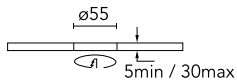

Optical

| | |
|------------------------|-----------|
| Lighting type | Direct |
| LED type | LED array |
| Light distribution | Symmetric |
| Optical type | Medium |
| Beam angle (°) | 24 |
| Beam angle C90-270 (°) | 24 |
| Efficiency (lm/W) | 51 |

| | | | |
|-------------|------|-------|------|
| Beam Angle: | 24° | | |
| | h(m) | E(lx) | D(m) |
| 1 | 2018 | 0.43 | |
| 2 | 504 | 0.85 | |
| 3 | 224 | 1.28 | |
| 4 | 126 | 1.71 | |
| 5 | 81 | 2.13 | |

Physical

| | | | |
|---------------------|------------|--------------------|-----|
| Color | Black | Tilt (°) | 20 |
| Orientation | Adjustable | Rotation (°) | 360 |
| Trim | yes | Spot diameter (mm) | 59 |
| Recessed depth (mm) | 91 | | |
| Weight (kg) | 0,162 | | |