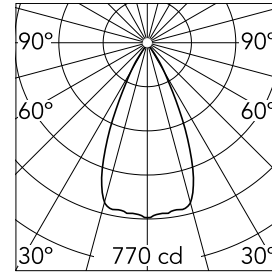

### Main specifications

<b>Number of heads</b>	1	<b>Net lumen (lm)</b>	507
<b>Lamp category</b>	LED	<b>Mountings</b>	Ceiling recessed
<b>Power (W)</b>	7.5W	<b>Environment</b>	Indoor dry location
<b>CCT (K)</b>	3000K		
<b>CRI</b>	90		

### Optical

<b>Lighting type</b>	Direct
<b>LED type</b>	LED array
<b>Light distribution</b>	Symmetric
<b>Optical type</b>	Flood
<b>Beam angle (°)</b>	49
<b>Beam angle C90-270 (°)</b>	49
<b>Efficiency (lm/W)</b>	58

Beam Angle: 49°

	h(m)	E(lx)	D(m)
1	770	0.91	
2	193	1.83	
3	86	2.74	
4	48	3.66	
5	31	4.57	

Luminous flux luminaire  
507 lm (EXTREME CUT OFF)

### Physical

<b>Color</b>	Copper	<b>Tilt (°)</b>	20
<b>Orientation</b>	Adjustable	<b>Rotation (°)</b>	360
<b>Trim</b>	yes	<b>Spot diameter (mm)</b>	59
<b>Recessed depth (mm)</b>	91		
<b>Weight (kg)</b>	0,162		