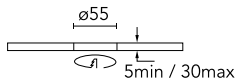

Optical

Lighting type	Direct
LED type	LED array
Light distribution	Symmetric
Optical type	Flood
Beam angle (°)	49
Beam angle C90-270 (°)	49
Efficiency (lm/W)	53

Beam Angle: 49°

h(m)	E(lx)	D(m)
1	725	0.91
2	181	1.81
3	81	2.72
4	45	3.63
5	29	4.53

Physical

Color	Blue	Tilt (°)	20
Orientation	Adjustable	Rotation (°)	360
Trim	yes	Spot diameter (mm)	59
Recessed depth (mm)	91		
Weight (kg)	0,162		

Easy Kap Ø 50 Adjustable Optic Flood

Casambi Controller 220-240V. Remote Installation
60.9392