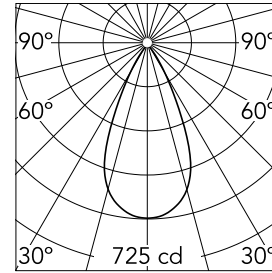

Easy Kap Ø 50 Adjustable Optic Flood

■ 05.7217.BU - Blue

Recessed luminaire with LED light source. Power supply not included. Installation frame not necessary.

Main specifications

Number of heads	1	Net lumen (lm)	463
Lamp category	LED	Mountings	Ceiling recessed
Power (W)	7.5W	Environment	Indoor dry location
CCT (K)	3000K		
CRI	90		

Optical

Lighting type	Direct
LED type	LED array
Light distribution	Symmetric
Optical type	Flood
Beam angle (°)	49
Beam angle C90-270 (°)	49
Efficiency (lm/W)	53

Beam Angle: 49°

h(m)	E(lx)	D(m)
1	725	0.91
2	181	1.81
3	81	2.72
4	45	3.63
5	29	4.53

Physical

Color	Blue	Tilt (°)	20
Orientation	Adjustable	Rotation (°)	360
Trim	yes	Spot diameter (mm)	59
Recessed depth (mm)	91		
Weight (kg)	0,162		

Easy Kap Ø 50 Adjustable Optic Flood

Casambi Controller 220-240V. Remote Installation
60.9392