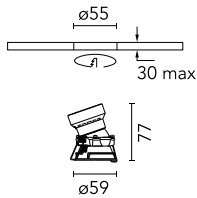

Easy Kap Ø 50 Adjustable Optic Flood

05.7212.B1 - White

Recessed luminaire with LED light source. Power supply not included. Installation frame not necessary.

Main specifications

Number of heads	1	Net lumen (lm)	496
Lamp category	LED	Mountings	Ceiling recessed
Power (W)	7.5W	Environment	Indoor
CCT (K)	2700K		
CRI	90		

Optical

Lighting type	Direct
LED type	LED array
Light distribution	Symmetric
Optical type	Flood
Beam angle (°)	49
Beam angle C90-270 (°)	49
Efficiency (lm/W)	57

Beam Angle: 49°

h(m)	E(lx)	D(m)
1	720	0.91
2	180	1.83
3	80	2.74
4	45	3.66
5	29	4.57

Physical

Color	White	Tilt (°)	20
Orientation	Adjustable	Rotation (°)	360
Trim	yes	Spot diameter (mm)	59
Recessed depth (mm)	91		
Weight (kg)	0,162		

Easy Kap Ø 50 Adjustable Optic Flood

Non dimmable continuous current power supply of 220/240V – 50/60Hz with power current selected through adjustable with switch 200 mA – 8,5W / 300 mA – 13W / 350 mA – 15W / 400 mA – 17,5W / 450 mA – 19,5W / 500 mA – 22W
60.9160