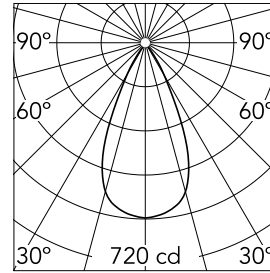

Easy Kap Ø 50 Adjustable Optic Flood

05.7212.B1 - White

Recessed luminaire with LED light source. Power supply not included. Installation frame not necessary.

Main specifications

Number of heads	1	Net lumen (lm)	496
Lamp category	LED	Mountings	Ceiling recessed
Power (W)	7.5W	Environment	Indoor
CCT (K)	2700K		
CRI	90		

Optical

Lighting type	Direct
LED type	LED array
Light distribution	Symmetric
Optical type	Flood
Beam angle (°)	49
Beam angle C90-270 (°)	49
Efficiency (lm/W)	57

Beam Angle: 49°

h(m)	E(lx)	D(m)
1	720	0.91
2	180	1.83
3	80	2.74
4	45	3.66
5	29	4.57

Physical

Color	White	Tilt (°)	20
Orientation	Adjustable	Rotation (°)	360
Trim	yes	Spot diameter (mm)	59
Recessed depth (mm)	91		
Weight (kg)	0,162		

Easy Kap Ø 50 Adjustable Optic Flood

Non dimmable continuous current power supply of 220/240V – 50/60Hz with power current selected through adjustable with switch 200 mA – 8,5W / 300 mA – 13W / 350 mA – 15W / 400 mA – 17,5W / 450 mA – 19,5W / 500 mA – 22W
60.9160