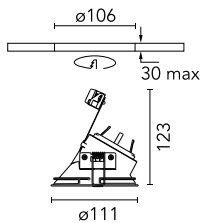

Easy Kap Ø 105 Wall-Washer

■ 05.7041.74 - Black

Recessed luminaire with main voltage source. Installation frame not necessary.

Main specifications

Lamp category	LED
Power (W)	max 50W
System power (W)	25.9
Mountings	Ceiling recessed
Environment	Indoor

Physical

Color	Black	Spot diameter (mm)	111
Orientation	Fixed		
Trim	yes		
Recessed depth (mm)	125		
Weight (kg)	0,21		

Note

Not suitable for lens accessories.