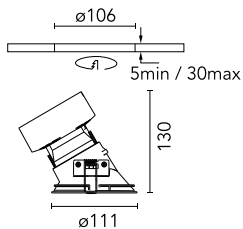

Main specifications

Number of heads	1	CRI	90
Lamp category	LED	Mountings	Ceiling recessed
Power (W)	23W	Environment	Indoor dry location
System power (W)	25.9		
CCT (K)	3000K		

Optical

Lighting type	Direct	Beam angle C90-270	33
LED type	LED array	(°)	
Light distribution	Asymmetric		
Optical type	Wall Washer		
	Down		
Beam angle (°)	26		

Color	Copper	Spot diameter (mm)	111
Orientation	Fixed		
Trim	yes		
Recessed depth (mm)	134		
Weight (kg)	0,53		

Easy Kap Ø 105 Wall-Washer

Non dimmable continuous current power supply. 15-30W, 220/240V -50/60Hz with power current selected through adjustable switch. 350mA – 15W / 400mA – 17W / 450mA – 19W / 500mA – 22W / 550mA – 24W / 600mA – 26W / 650mA – 28W / 700mA – 30W no regulable
60.9592