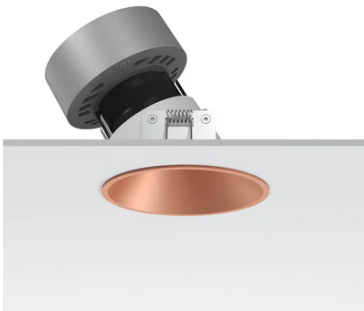

Easy Kap Ø 105 Wall-Washer

■ 05.7021.CU - Copper

Recessed luminaire with LED light source. Remote electronic transformer 220/240V not included. Installation frame not necessary.

Recessed luminaire with LED light source. Remote electronic transformer 220/240V not included. Installation frame not necessary.

Main specifications

Number of heads	1	CRI	90
Lamp category	LED	Mountings	Ceiling recessed
Power (W)	23W	Environment	Indoor dry location
System power (W)	25.9		
CCT (K)	3000K		

Optical

Lighting type	Direct	Beam angle C90-270	33
LED type	LED array	(°)	
Light distribution	Asymmetric		
Optical type	Wall Washer		
	Down		
Beam angle (°)	26		

Color	Copper	Spot diameter (mm)	111
Orientation	Fixed		
Trim	yes		
Recessed depth (mm)	134		
Weight (kg)	0,53		

Easy Kap Ø 105 Wall-Washer

Non dimmable continuous current power supply. 15-30W, 220/240V -50/60Hz with power current selected through adjustable switch. 350mA – 15W / 400mA – 17W / 450mA – 19W / 500mA – 22W / 550mA – 24W / 600mA – 26W / 650mA – 28W / 700mA – 30W no regulable
60.9592