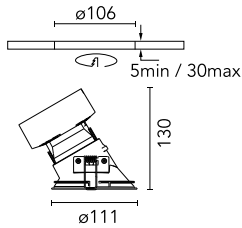

### Main specifications

<b>Number of heads</b>	1	<b>CRI</b>	90
<b>Lamp category</b>	LED	<b>Net lumen (lm)</b>	1638
<b>Power (W)</b>	25.9W	<b>Mountings</b>	Ceiling recessed
<b>System power (W)</b>	25.9	<b>Environment</b>	Indoor dry location
<b>CCT (K)</b>	2700K		

Beam Angle: 26°

h(m)	E(lx)	D(m)
1	4730	0.58
2	1183	1.15
3	526	1.73
4	296	2.31
5	189	2.89

Luminous flux luminaire  
1638 lm (EXTREME CUT OFF)

### Physical

<b>Color</b>	Gold	<b>Spot diameter (mm)</b>	111
<b>Orientation</b>	Fixed		
<b>Trim</b>	yes		
<b>Recessed depth (mm)</b>	134		
<b>Weight (kg)</b>	0,53		