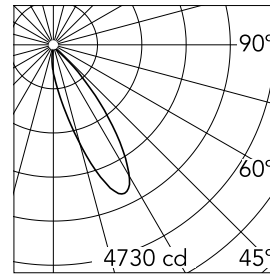

### Main specifications

<b>Number of heads</b>	1	<b>CRI</b>	90
<b>Lamp category</b>	LED	<b>Net lumen (lm)</b>	1638
<b>Power (W)</b>	25.9W	<b>Mountings</b>	Ceiling recessed
<b>System power (W)</b>	25.9	<b>Environment</b>	Indoor dry location
<b>CCT (K)</b>	2700K		

### Optical

<b>Lighting type</b>	Direct
<b>LED type</b>	LED array
<b>Light distribution</b>	Asymmetric
<b>Optical type</b>	Wall-washer
<b>Beam angle (°)</b>	26
<b>Beam angle C90-270 (°)</b>	25
<b>Efficiency (lm/W)</b>	63

Beam Angle: 26°

h(m)	E(lx)	D(m)
1	4730	0.58
2	1183	1.15
3	526	1.73
4	296	2.31
5	189	2.89

Luminous flux luminaire  
1638 lm (EXTREME CUT OFF)

### Physical

<b>Color</b>	Gold	<b>Spot diameter (mm)</b>	111
<b>Orientation</b>	Fixed		
<b>Trim</b>	yes		
<b>Recessed depth (mm)</b>	134		
<b>Weight (kg)</b>	0,53		